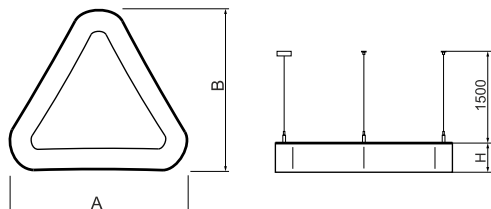

Product information

Category	Architectural luminaires
Family	ARTSHAPE THREE LED
Name	ARTSHAPE THREE LED SMALL EDGE SUSPENDED TW 4000 PLX EDD 34 827-865 / S-1,5M
Index	19.4020.1753.34

Light and electrical data

Light source	LED
Luminous flux LED [lm]	3960
LED power [W]	35
Luminaire luminous flux [lm]	2077
Power of luminaire [W]	38
Luminaire's light efficiency [lm/W]	54,7
Color of the light [K]	2700 ÷ 6500
CRI	>80
SDCM (LED sources)	4
Beam angle [°]	(C0-C180) / (C90-C270) - 113,4° / 111,8°
Protection against electric shock	I
Protection degree	IP40
Voltage	220..240 V, 50..60 Hz
Lifetime of LED sources [h]	60000
Lx/By	L80/B10
Operating temperature range [°C]	0 ÷ 30
Driver	DIM DALI (EDD)
Power factor cos φ	>0,95
Circuit load capacity	13 (B10), 21 (B16), 22 (C10), 36 (C16)

Mechanical data

Assembly	surface mounted on slings
Material	aluminum
Color	RAL 9016 (white)
Diffuser	PLX (PMMA opal)
Impact resistant	IK04
Dimensions [mm]	630 x 575 x 85

A graph of light

Accessories

Index 6E1-500OKW1P-5