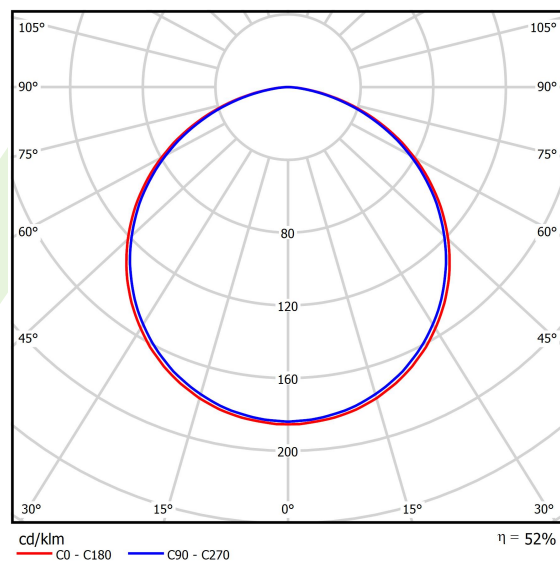

Product information

Category	Architectural luminaires
Family	ARTSHAPE THREE LED
Name	ARTSHAPE THREE LED SMALL EDGE SUSPENDED 6000 PLX EDD 34 840 / S-1,5M
Index	19.4020.1323.34

Light and electrical data

Light source	LED
Luminous flux LED [lm]	5940
LED power [W]	46
Luminaire luminous flux [lm]	3115
Power of luminaire [W]	50
Luminaire's light efficiency [lm/W]	62,3
Color of the light [K]	4000
CRI	>80
SDCM (LED sources)	3
Beam angle [°]	(C0-C180) / (C90-C270) - 113,4° / 111,8°
Photobiological risk class (IEC/EN 62471)	RG0
Protection against electric shock	I
Protection degree	IP40
Voltage	220..240 V, 50..60 Hz
Lifetime of LED sources [h]	60000
Lx/By	L80/B10
Operating temperature range [°C]	0 ÷ 30
Driver	DIM DALI (EDD)
Power factor cos φ	>0,95
Circuit load capacity	12 (B10), 20 (B16), 20 (C10), 32 (C16)

Mechanical data

Assembly	surface mounted on slings
Material	aluminum
Color	RAL 9016 (white)
Diffuser	PLX (PMMA opal)
Impact resistant	IK04
Dimensions [mm]	630 x 575 x 85

A graph of light

Accessories

Index 6E1-500OKW1P-5