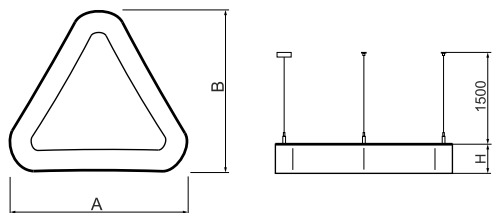

Product information

Category	Architectural luminaires
Family	ARTSHAPE THREE LED
Name	ARTSHAPE THREE LED SMALL EDGE SUSPENDED 6000 PLX EDD 34 840 / S-1,5M
Index	19.4020.1323.34

Light and electrical data

Light source	LED
Luminous flux LED [lm]	5940
LED power [W]	46
Luminaire luminous flux [lm]	3115
Power of luminaire [W]	50
Luminaire's light efficiency [lm/W]	62,3
Color of the light [K]	4000
CRI	>80
SDCM (LED sources)	3
Beam angle [°]	(C0-C180) / (C90-C270) - 113,4° / 111,8°
Photobiological risk class (IEC/EN 62471)	RG0
Protection against electric shock	I
Protection degree	IP40
Voltage	220..240 V, 50..60 Hz
Lifetime of LED sources [h]	60000
Lx/By	L80/B10
Operating temperature range [°C]	0 ÷ 30
Driver	DIM DALI (EDD)
Power factor cos φ	>0,95
Circuit load capacity	12 (B10), 20 (B16), 20 (C10), 32 (C16)

Mechanical data

Assembly	surface mounted on slings
Material	aluminum
Color	RAL 9016 (white)
Diffuser	PLX (PMMA opal)
Impact resistant	IK04
Dimensions [mm]	630 x 575 x 85

A graph of light

Accessories

Index 6E1-500OKW1P-5

Name SUSPENSION NEW TYPE-J 34
LENGHT 1,5M WIRE 5X 1-POINT

Index 6E1-8670-B-1,5

Name SUSPENSION NEW TYPE-E
LENGHT-1,5 METER WITHOUT
WIRE 1-POINT