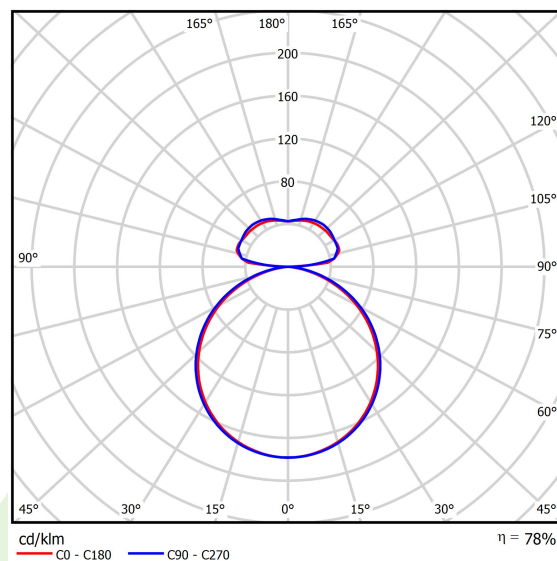

Product information

Category	Architectural luminaires
Family	ARTSHAPE SQ LED
Name	ARTSHAPE SQ LED SMALL FULL UP&DOWN 3500/8000 PLX E 34 840 / S-1,5M
Index	19.4018.4121.34

Light and electrical data

Light source	LED
Luminous flux LED [lm]	3648/7920
LED power [W]	28/57
Luminaire luminous flux [lm]	9060
Power of luminaire [W]	95
Luminaire's light efficiency [lm/W]	95,4
Color of the light [K]	4000
CRI	>80
SDCM (LED sources)	4
Beam angle [°]	(C0-C180) / (C90-C270) - 111,2° / 114,2°
Protection against electric shock	I
Protection degree	IP20
Voltage	220..240 V, 50..60 Hz
Lifetime of LED sources [h]	35000
Lx/By	L80/B10
Operating temperature range [°C]	0 ÷ 30
Driver	standard on/off (E)
Power factor cos φ	>0,95
Circuit load capacity	6 (B10), 11 (B16), 9 (C10), 15 (C16)

Mechanical data

Assembly	surface mounted on slings
Material	aluminum
Color	RAL 9016 (white)
Diffuser	PLX (PMMA opal)
Impact resistant	IK04
Dimensions [mm]	660 x 660 x 85

A graph of light

Accessories

Index 6E1-500OKW1P-3