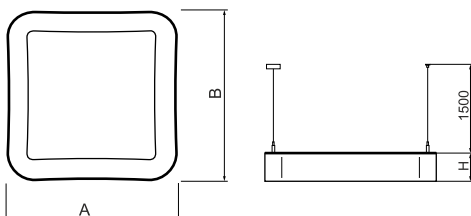

Product information

Category	Architectural luminaires
Family	ARTSHAPE SQ LED
Name	ARTSHAPE SQ LED SMALL FULL UP&DOWN 3500/8000 PLX E 34 840 / S-1,5M
Index	19.4018.4121.34

Light and electrical data

Light source	LED
Luminous flux LED [lm]	3648/7920
LED power [W]	28/57
Luminaire luminous flux [lm]	9060
Power of luminaire [W]	95
Luminaire's light efficiency [lm/W]	95,4
Color of the light [K]	4000
CRI	>80
SDCM (LED sources)	4
Beam angle [°]	(C0-C180) / (C90-C270) - 111,2° / 114,2°
Protection against electric shock	I
Protection degree	IP20
Voltage	220..240 V, 50..60 Hz
Lifetime of LED sources [h]	35000
Lx/By	L80/B10
Operating temperature range [°C]	0 ÷ 30
Driver	standard on/off (E)
Power factor cos φ	>0,95
Circuit load capacity	6 (B10), 11 (B16), 9 (C10), 15 (C16)

Mechanical data

Assembly	surface mounted on slings
Material	aluminum
Color	RAL 9016 (white)
Diffuser	PLX (PMMA opal)
Impact resistant	IK04
Dimensions [mm]	660 x 660 x 85

A graph of light

Accessories

Index 6E1-500OKW1P-3