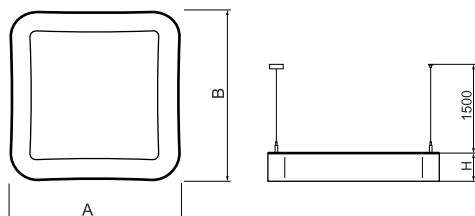

Product information

Category	Architectural luminaires
Family	ARTSHAPE SQ LED
Name	ARTSHAPE SQ LED LARGE EDGE UP&DOWN 6800/16000 PLX E 34 840 / S-1,5M
Index	19.4018.3321.34

Light and electrical data

Light source	LED
Luminous flux LED [lm]	6992/15840
LED power [W]	53/112
Luminaire luminous flux [lm]	14510
Power of luminaire [W]	185
Luminaire's light efficiency [lm/W]	78,4
Color of the light [K]	4000
CRI	>80
SDCM (LED sources)	4
Beam angle [°]	(C0-C180) / (C90-C270) - 113,4° / 111,8°
Protection against electric shock	I
Protection degree	IP40
Voltage	220..240 V, 50..60 Hz
Lifetime of LED sources [h]	35000
Lx/By	L80/B10
Operating temperature range [°C]	0 ÷ 30
Driver	standard on/off (E)
Power factor cos φ	>0,95
Circuit load capacity	5 (B10), 7 (B16), 8 (C10), 12 (C16)

Mechanical data

Assembly	surface mounted on slings
Material	aluminum
Color	RAL 9016 (white)
Diffuser	PLX (PMMA opal)
Impact resistant	IK04
Dimensions [mm]	1200 x 1200 x 85

A graph of light

Accessories

Index 6E1-500OKW1P-3