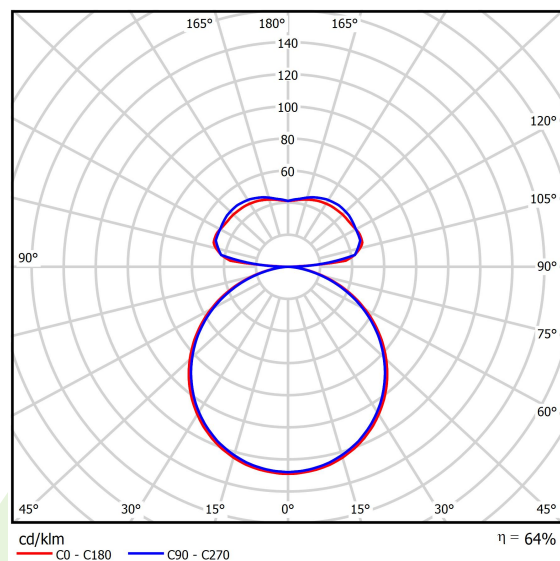

Product information

Category	Architectural luminaires
Family	ARTSHAPE SQ LED
Name	ARTSHAPE SQ LED LARGE EDGE UP&DOWN 6800/16000 PLX E 34 840 / S-1,5M
Index	19.4018.3321.34

Light and electrical data

Light source	LED
Luminous flux LED [lm]	6992/15840
LED power [W]	53/112
Luminaire luminous flux [lm]	14510
Power of luminaire [W]	185
Luminaire's light efficiency [lm/W]	78,4
Color of the light [K]	4000
CRI	>80
SDCM (LED sources)	4
Beam angle [°]	(C0-C180) / (C90-C270) - 113,4° / 111,8°
Protection against electric shock	I
Protection degree	IP40
Voltage	220..240 V, 50..60 Hz
Lifetime of LED sources [h]	35000
Lx/By	L80/B10
Operating temperature range [°C]	0 ÷ 30
Driver	standard on/off (E)
Power factor cos φ	>0,95
Circuit load capacity	5 (B10), 7 (B16), 8 (C10), 12 (C16)

Mechanical data

Assembly	surface mounted on slings
Material	aluminum
Color	RAL 9016 (white)
Diffuser	PLX (PMMA opal)
Impact resistant	IK04
Dimensions [mm]	1200 x 1200 x 85

A graph of light

Accessories

Index 6E1-500OKW1P-3