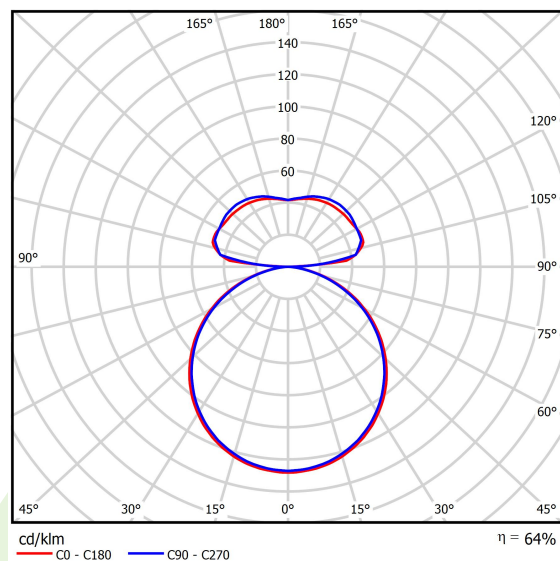

Product information

Category	Architectural luminaires
Family	ARTSHAPE SQ LED
Name	ARTSHAPE SQ LED MEDIUM EDGE UP&DOWN 5100/12000 PLX E 34 840 / S-1,5M
Index	19.4018.2221.34

Light and electrical data

Light source	LED
Luminous flux LED [lm]	5320/11880
LED power [W]	40/84
Luminaire luminous flux [lm]	10951
Power of luminaire [W]	136
Luminaire's light efficiency [lm/W]	80,5
Color of the light [K]	4000
CRI	>80
SDCM (LED sources)	4
Beam angle [°]	(C0-C180) / (C90-C270) - 113,4° / 111,8°
Protection against electric shock	I
Protection degree	IP40
Voltage	220..240 V, 50..60 Hz
Lifetime of LED sources [h]	35000
Lx/By	L80/B10
Operating temperature range [°C]	0 ÷ 30
Driver	standard on/off (E)
Power factor cos φ	>0,95
Circuit load capacity	5 (B10), 7 (B16), 8 (C10), 12 (C16)

Mechanical data

Assembly	surface mounted on slings
Material	aluminum
Color	RAL 9016 (white)
Diffuser	PLX (PMMA opal)
Impact resistant	IK04
Dimensions [mm]	930 x 930 x 85

A graph of light

Accessories

Index 6E1-500OKW1P-3