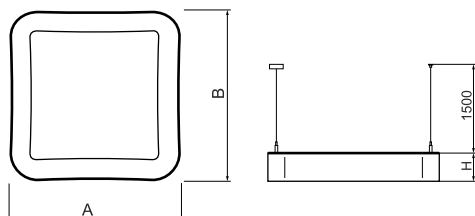

Product information

Category	Architectural luminaires
Family	ARTSHAPE SQ LED
Name	ARTSHAPE SQ LED SMALL EDGE UP&DOWN 3500/8000 PLX E 34 840 / S-1,5M
Index	19.4018.1121.34

Light and electrical data

Light source	LED
Luminous flux LED [lm]	3648/7920
LED power [W]	28/56
Luminaire luminous flux [lm]	7390
Power of luminaire [W]	95
Luminaire's light efficiency [lm/W]	77,8
Color of the light [K]	4000
CRI	>80
SDCM (LED sources)	4
Beam angle [°]	(C0-C180) / (C90-C270) - 113,4° / 111,8°
Protection against electric shock	I
Protection degree	IP40
Voltage	220..240 V, 50..60 Hz
Lifetime of LED sources [h]	35000
Lx/By	L80/B10
Operating temperature range [°C]	0 ÷ 30
Driver	standard on/off (E)
Power factor cos φ	>0,95
Circuit load capacity	5 (B10), 7 (B16), 8 (C10), 12 (C16)

Mechanical data

Assembly	surface mounted on slings
Material	aluminum
Color	RAL 9016 (white)
Diffuser	PLX (PMMA opal)
Impact resistant	IK04
Weight [kg]	5,1
Dimensions [mm]	660 x 660 x 85

A graph of light