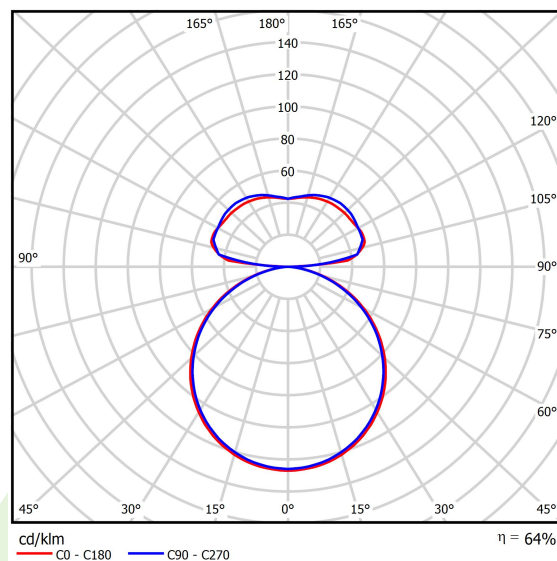

Product information

Category	Architectural luminaires
Family	ARTSHAPE SQ LED
Name	ARTSHAPE SQ LED SMALL EDGE UP&DOWN 3500/8000 PLX E 34 840 / S-1,5M
Index	19.4018.1121.34

Light and electrical data

Light source	LED
Luminous flux LED [lm]	3648/7920
LED power [W]	28/56
Luminaire luminous flux [lm]	7390
Power of luminaire [W]	95
Luminaire's light efficiency [lm/W]	77,8
Color of the light [K]	4000
CRI	>80
SDCM (LED sources)	4
Beam angle [°]	(C0-C180) / (C90-C270) - 113,4° / 111,8°
Protection against electric shock	I
Protection degree	IP40
Voltage	220..240 V, 50..60 Hz
Lifetime of LED sources [h]	35000
Lx/By	L80/B10
Operating temperature range [°C]	0 ÷ 30
Driver	standard on/off (E)
Power factor cos φ	>0,95
Circuit load capacity	5 (B10), 7 (B16), 8 (C10), 12 (C16)

Mechanical data

Assembly	surface mounted on slings
Material	aluminum
Color	RAL 9016 (white)
Diffuser	PLX (PMMA opal)
Impact resistant	IK04
Weight [kg]	5,1
Dimensions [mm]	660 x 660 x 85

A graph of light