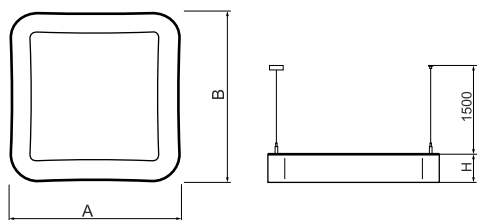

Product information

Category	Architectural luminaires
Family	ARTSHAPE SQ LED
Name	ARTSHAPE SQ LED LARGE EDGE SUSPENDED 8000 PLX E 34 840 / S-1,5M
Index	19.4017.3521.34

Light and electrical data

Light source	LED
Luminous flux LED [lm]	7920
LED power [W]	56
Luminaire luminous flux [lm]	4153
Power of luminaire [W]	65
Luminaire's light efficiency [lm/W]	63,9
Color of the light [K]	4000
CRI	>80
SDCM (LED sources)	3
Beam angle [°]	(C0-C180) / (C90-C270) - 113,4° / 111,8°
Photobiological risk class (IEC/EN 62471)	RG0
Protection against electric shock	I
Protection degree	IP40
Voltage	220..240 V, 50..60 Hz
Lifetime of LED sources [h]	60000
Lx/By	L80/B10
Operating temperature range [°C]	0 ÷ 30
Driver	standard on/off (E)
Power factor cos φ	>0,95
Circuit load capacity	9 (B10), 15 (B16), 15 (C10), 24 (C16)

Mechanical data

Assembly	surface mounted on slings
Material	aluminum
Color	RAL 9016 (white)
Diffuser	PLX (PMMA opal)
Impact resistant	IK04
Dimensions [mm]	1200 x 1200 x 85

A graph of light

Accessories

Index 6E1-500OKW1P-3