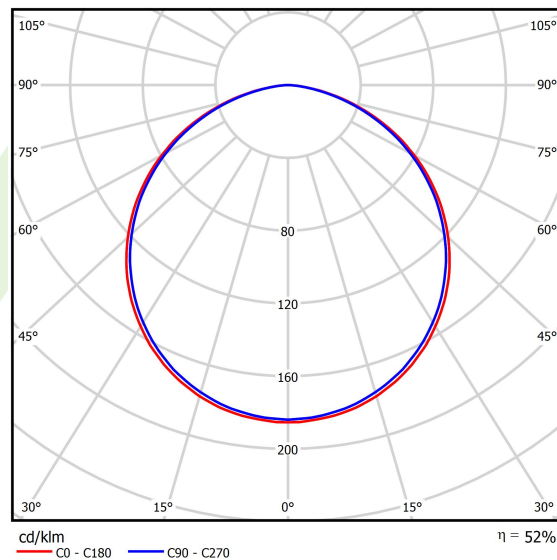

Product information

Category	Architectural luminaires
Family	ARTSHAPE SQ LED
Name	ARTSHAPE SQ LED MEDIUM EDGE SUSPENDED 12000 PLX EDD 34 840 / S-1,5M
Index	19.4017.2623.34

Light and electrical data

Light source	LED
Luminous flux LED [lm]	11880
LED power [W]	84
Luminaire luminous flux [lm]	6230
Power of luminaire [W]	92
Luminaire's light efficiency [lm/W]	67,7
Color of the light [K]	4000
CRI	>80
SDCM (LED sources)	3
Beam angle [°]	(C0-C180) / (C90-C270) - 113,4° / 111,8°
Photobiological risk class (IEC/EN 62471)	RG0
Protection against electric shock	I
Protection degree	IP40
Voltage	220..240 V, 50..60 Hz
Lifetime of LED sources [h]	60000
Lx/By	L80/B10
Operating temperature range [°C]	0 ÷ 30
Driver	DIM DALI (EDD)
Power factor cos φ	>0,95
Circuit load capacity	4 (B10), 6 (B16), 6 (C10), 10 (C16)

Mechanical data

Assembly	surface mounted on slings
Material	aluminum
Color	RAL 9016 (white)
Diffuser	PLX (PMMA opal)
Impact resistant	IK04
Dimensions [mm]	930 x 930 x 85

A graph of light

Accessories

Index 6E1-500OKW1P-5