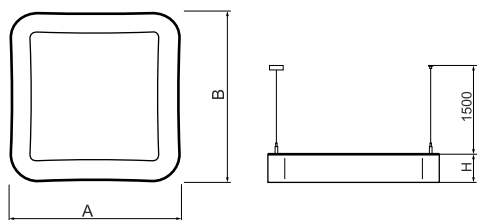

Product information

Category	Architectural luminaires
Family	ARTSHAPE SQ LED
Name	ARTSHAPE SQ LED MEDIUM EDGE SUSPENDED 12000 PLX EDD 34 840 / S-1,5M
Index	19.4017.2623.34

Light and electrical data

Light source	LED
Luminous flux LED [lm]	11880
LED power [W]	84
Luminaire luminous flux [lm]	6230
Power of luminaire [W]	92
Luminaire's light efficiency [lm/W]	67,7
Color of the light [K]	4000
CRI	>80
SDCM (LED sources)	3
Beam angle [°]	(C0-C180) / (C90-C270) - 113,4° / 111,8°
Photobiological risk class (IEC/EN 62471)	RG0
Protection against electric shock	I
Protection degree	IP40
Voltage	220..240 V, 50..60 Hz
Lifetime of LED sources [h]	60000
Lx/By	L80/B10
Operating temperature range [°C]	0 ÷ 30
Driver	DIM DALI (EDD)
Power factor cos φ	>0,95
Circuit load capacity	4 (B10), 6 (B16), 6 (C10), 10 (C16)

Mechanical data

Assembly	surface mounted on slings
Material	aluminum
Color	RAL 9016 (white)
Diffuser	PLX (PMMA opal)
Impact resistant	IK04
Dimensions [mm]	930 x 930 x 85

A graph of light

Accessories

Index 6E1-500OKW1P-5

Name SUSPENSION NEW TYPE-J 34
LENGHT 1,5M WIRE 5X 1-POINT

Index 6E1-8670-B-1,5

Name SUSPENSION NEW TYPE-E
LENGHT-1,5 METER WITHOUT
WIRE 1-POINT