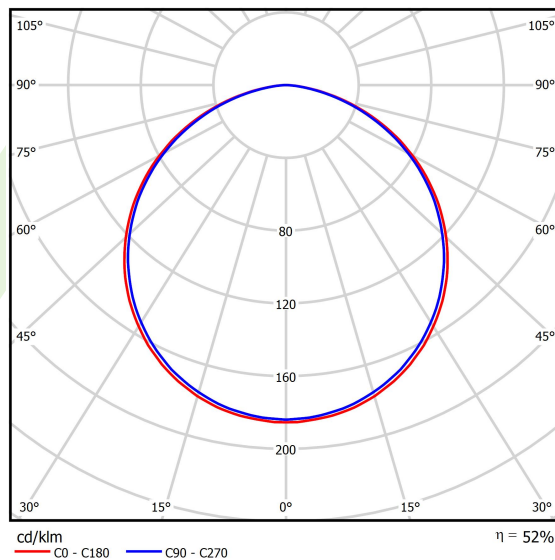

Product information

Category	Architectural luminaires
Family	ARTSHAPE SQ LED
Name	ARTSHAPE SQ LED MEDIUM EDGE SUSPENDED 12000 PLX E 34 840 / S-1,5M
Index	19.4017.2621.34

Light and electrical data

Light source	LED
Luminous flux LED [lm]	11880
LED power [W]	84
Luminaire luminous flux [lm]	6230
Power of luminaire [W]	92
Luminaire's light efficiency [lm/W]	67,7
Color of the light [K]	4000
CRI	>80
SDCM (LED sources)	3
Beam angle [°]	(C0-C180) / (C90-C270) - 113,4° / 111,8°
Photobiological risk class (IEC/EN 62471)	RG0
Protection against electric shock	I
Protection degree	IP40
Voltage	220..240 V, 50..60 Hz
Lifetime of LED sources [h]	60000
Lx/By	L80/B10
Operating temperature range [°C]	0 ÷ 30
Driver	standard on/off (E)
Power factor cos φ	>0,95
Circuit load capacity	9 (B10), 15 (B16), 15 (C10), 24 (C16)

Mechanical data

Assembly	surface mounted on slings
Material	aluminum
Color	RAL 9016 (white)
Diffuser	PLX (PMMA opal)
Impact resistant	IK04
Weight [kg]	7,44
Dimensions [mm]	930 x 930 x 85

A graph of light