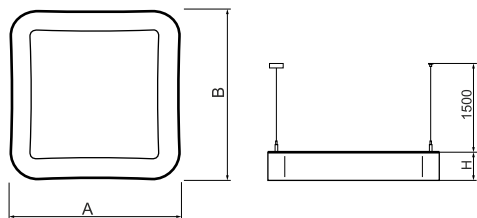

Product information

Category	Architectural luminaires
Family	ARTSHAPE SQ LED
Name	ARTSHAPE SQ LED MEDIUM EDGE SUSPENDED 12000 PLX E 34 840 / S-1,5M
Index	19.4017.2621.34

Light and electrical data

Light source	LED
Luminous flux LED [lm]	11880
LED power [W]	84
Luminaire luminous flux [lm]	6230
Power of luminaire [W]	92
Luminaire's light efficiency [lm/W]	67,7
Color of the light [K]	4000
CRI	>80
SDCM (LED sources)	3
Beam angle [°]	(C0-C180) / (C90-C270) - 113,4° / 111,8°
Photobiological risk class (IEC/EN 62471)	RG0
Protection against electric shock	I
Protection degree	IP40
Voltage	220..240 V, 50..60 Hz
Lifetime of LED sources [h]	60000
Lx/By	L80/B10
Operating temperature range [°C]	0 ÷ 30
Driver	standard on/off (E)
Power factor cos φ	>0,95
Circuit load capacity	9 (B10), 15 (B16), 15 (C10), 24 (C16)

Mechanical data

Assembly	surface mounted on slings
Material	aluminum
Color	RAL 9016 (white)
Diffuser	PLX (PMMA opal)
Impact resistant	IK04
Weight [kg]	7,44
Dimensions [mm]	930 x 930 x 85

A graph of light

Accessories

Index 6E1-500OKW1P-3

Name SUSPENSION NEW TYPE-J 34
LENGHT 1,5M WIRE 3X 1-POINT

Index 6E1-8670-B-1,5

Name SUSPENSION NEW TYPE-E
LENGHT-1,5 METER WITHOUT
WIRE 1-POINT