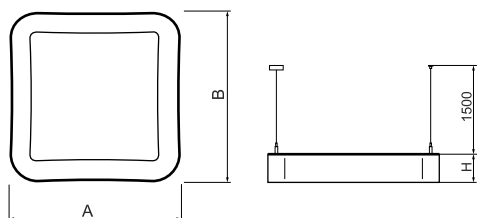

Product information

Category	Architectural luminaires
Family	ARTSHAPE SQ LED
Name	ARTSHAPE SQ LED SMALL EDGE SUSPENDED 4000 PLX E 34 840 / S-1,5M
Index	19.4017.1721.34

Light and electrical data

Light source	LED
Luminous flux LED [lm]	3960
LED power [W]	28
Luminaire luminous flux [lm]	2077
Power of luminaire [W]	32
Luminaire's light efficiency [lm/W]	64,9
Color of the light [K]	4000
CRI	>80
SDCM (LED sources)	3
Beam angle [°]	(C0-C180) / (C90-C270) - 113,4° / 111,8°
Photobiological risk class (IEC/EN 62471)	RG0
Protection against electric shock	I
Protection degree	IP40
Voltage	220..240 V, 50..60 Hz
Lifetime of LED sources [h]	60000
Lx/By	L80/B10
Operating temperature range [°C]	0 ÷ 30
Driver	standard on/off (E)
Power factor cos φ	>0,95
Circuit load capacity	22 (B10), 34 (B16), 33 (C10), 54 (C16)

Mechanical data

Assembly	surface mounted on slings
Material	aluminum
Color	RAL 9016 (white)
Diffuser	PLX (PMMA opal)
Impact resistant	IK04
Weight [kg]	5,88
Dimensions [mm]	660 x 660 x 85

A graph of light

Accessories

Index 6E1-500OKW1P-3

Name SUSPENSION NEW TYPE-J 34
LENGHT 1,5M WIRE 3X 1-POINT

Index 6E1-8670-B-1,5

Name SUSPENSION NEW TYPE-E
LENGHT-1,5 METER WITHOUT
WIRE 1-POINT