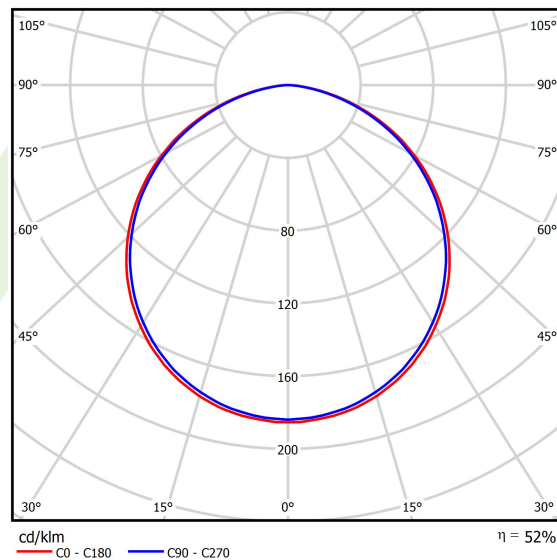

Product information

Category	Architectural luminaires
Family	ARTSHAPE SQ LED
Name	ARTSHAPE SQ LED SMALL EDGE SUSPENDED 8000 PLX E 34 840 / S-1,5M
Index	19.4017.1521.34

Light and electrical data

Light source	LED
Luminous flux LED [lm]	7920
LED power [W]	56
Luminaire luminous flux [lm]	4153
Power of luminaire [W]	65
Luminaire's light efficiency [lm/W]	63,9
Color of the light [K]	4000
CRI	>80
SDCM (LED sources)	3
Beam angle [°]	(C0-C180) / (C90-C270) - 113,4° / 111,8°
Photobiological risk class (IEC/EN 62471)	RG0
Protection against electric shock	I
Protection degree	IP40
Voltage	220..240 V, 50..60 Hz
Lifetime of LED sources [h]	60000
Lx/By	L80/B10
Operating temperature range [°C]	0 ÷ 30
Driver	standard on/off (E)
Power factor cos φ	>0,95
Circuit load capacity	9 (B10), 15 (B16), 15 (C10), 24 (C16)

Mechanical data

Assembly	surface mounted on slings
Material	aluminum
Color	RAL 9016 (white)
Diffuser	PLX (PMMA opal)
Impact resistant	IK04
Weight [kg]	5,3
Dimensions [mm]	660 x 660 x 85

A graph of light