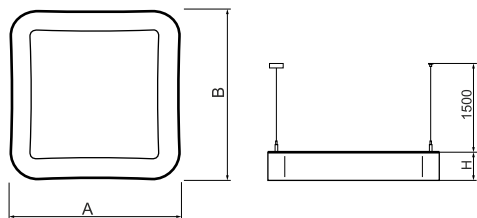

Product information

Category	Architectural luminaires
Family	ARTSHAPE SQ LED
Name	ARTSHAPE SQ LED SMALL EDGE SUSPENDED 8000 PLX E 34 840 / S-1,5M
Index	19.4017.1521.34

Light and electrical data

Light source	LED
Luminous flux LED [lm]	7920
LED power [W]	56
Luminaire luminous flux [lm]	4153
Power of luminaire [W]	65
Luminaire's light efficiency [lm/W]	63,9
Color of the light [K]	4000
CRI	>80
SDCM (LED sources)	3
Beam angle [°]	(C0-C180) / (C90-C270) - 113,4° / 111,8°
Photobiological risk class (IEC/EN 62471)	RG0
Protection against electric shock	I
Protection degree	IP40
Voltage	220..240 V, 50..60 Hz
Lifetime of LED sources [h]	60000
Lx/By	L80/B10
Operating temperature range [°C]	0 ÷ 30
Driver	standard on/off (E)
Power factor cos φ	>0,95
Circuit load capacity	9 (B10), 15 (B16), 15 (C10), 24 (C16)

Mechanical data

Assembly	surface mounted on slings
Material	aluminum
Color	RAL 9016 (white)
Diffuser	PLX (PMMA opal)
Impact resistant	IK04
Weight [kg]	5,3
Dimensions [mm]	660 x 660 x 85

A graph of light

Accessories

Index 6E1-500OKW1P-3

Name SUSPENSION NEW TYPE-J 34
LENGHT 1,5M WIRE 3X 1-POINT

Index 6E1-8670-B-1,5

Name SUSPENSION NEW TYPE-E
LENGHT-1,5 METER WITHOUT
WIRE 1-POINT