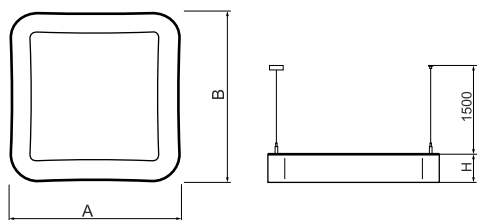

Product information

Category	Architectural luminaires
Family	ARTSHAPE SQ LED
Name	ARTSHAPE SQ LED SMALL EDGE SUSPENDED 8000 PLX E 34 830 / S-1,5M
Index	19.4017.1511.34

Light and electrical data

Light source	LED
Luminous flux LED [lm]	7574
LED power [W]	56
Luminaire luminous flux [lm]	3972
Power of luminaire [W]	65
Luminaire's light efficiency [lm/W]	61,1
Color of the light [K]	3000
CRI	>80
SDCM (LED sources)	3
Beam angle [°]	(C0-C180) / (C90-C270) - 113,4° / 111,8°
Photobiological risk class (IEC/EN 62471)	RG0
Protection against electric shock	I
Protection degree	IP40
Voltage	220..240 V, 50..60 Hz
Lifetime of LED sources [h]	60000
Lx/By	L80/B10
Operating temperature range [°C]	0 ÷ 30
Driver	standard on/off (E)
Power factor cos φ	>0,95
Circuit load capacity	9 (B10), 15 (B16), 15 (C10), 24 (C16)

Mechanical data

Assembly	surface mounted on slings
Material	aluminum
Color	RAL 9016 (white)
Diffuser	PLX (PMMA opal)
Impact resistant	IK04
Dimensions [mm]	660 x 660 x 85

A graph of light

Accessories

Index 6E1-500OKW1P-3