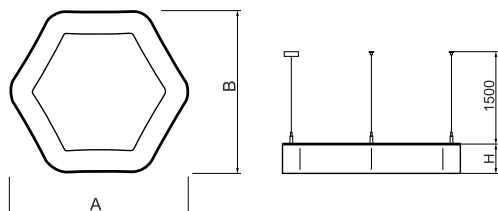

## Product information

Category	<b>Architectural luminaires</b>
Family	<b>ARTSHAPE SIX LED</b>
Name	<b>ARTSHAPE SIX LED MEDIUM FULL UP&amp;DOWN 4000/12000 PLX E 34 840 / S-1,5M</b>
Index	<b>19.4016.5521.34</b>

## Light and electrical data

Light source	<b>LED</b>
Luminous flux LED [lm]	<b>4104/12874</b>
LED power [W]	<b>31/92</b>
Luminaire luminous flux [lm]	<b>13110</b>
Power of luminaire [W]	<b>135</b>
Luminaire's light efficiency [lm/W]	<b>97,1</b>
Color of the light [K]	<b>4000</b>
CRI	<b>&gt;80</b>
SDCM (LED sources)	<b>4</b>
Beam angle [°]	<b>(C0-C180) / (C90-C270) - 111,2° / 114,2°</b>
Protection against electric shock	<b>I</b>
Protection degree	<b>IP20</b>
Voltage	<b>220..240 V, 50..60 Hz</b>
Lifetime of LED sources [h]	<b>35000</b>
Lx/By	<b>L80/B10</b>
Operating temperature range [°C]	<b>0 ÷ 30</b>
Driver	<b>standard on/off (E)</b>
Power factor cos φ	<b>&gt;0,95</b>
Circuit load capacity	<b>5 (B10), 7 (B16), 8 (C10), 12 (C16)</b>

## Mechanical data

Assembly	<b>surface mounted on slings</b>
Material	<b>aluminum</b>
Color	<b>RAL 9016 (white)</b>
Diffuser	<b>PLX (PMMA opal)</b>
Impact resistant	<b>IK04</b>
Dimensions [mm]	<b>900 x 809 x 85</b>