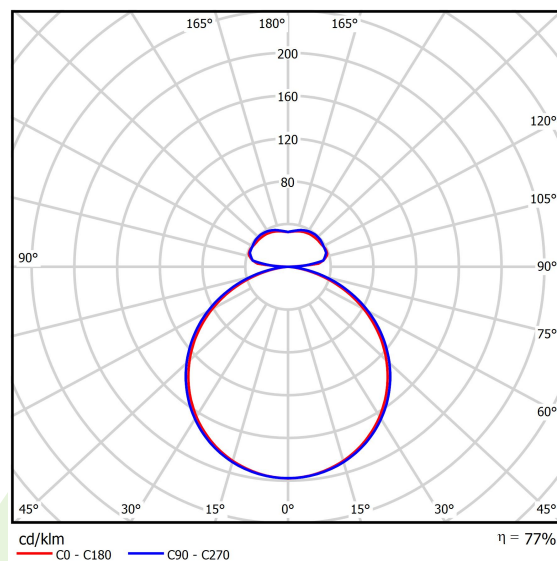

## Light and electrical data

Light source	<b>LED</b>
Luminous flux LED [lm]	<b>4104/12874</b>
LED power [W]	<b>31/92</b>
Luminaire luminous flux [lm]	<b>13110</b>
Power of luminaire [W]	<b>135</b>
Luminaire's light efficiency [lm/W]	<b>97,1</b>
Color of the light [K]	<b>4000</b>
CRI	<b>&gt;80</b>
SDCM (LED sources)	<b>4</b>
Beam angle [°]	<b>(C0-C180) / (C90-C270) - 111,2° / 114,2°</b>
Protection against electric shock	<b>I</b>
Protection degree	<b>IP20</b>
Voltage	<b>220..240 V, 50..60 Hz</b>
Lifetime of LED sources [h]	<b>35000</b>
Lx/By	<b>L80/B10</b>
Operating temperature range [°C]	<b>0 ÷ 30</b>
Driver	<b>standard on/off (E)</b>
Power factor cos φ	<b>&gt;0,95</b>
Circuit load capacity	<b>5 (B10), 7 (B16), 8 (C10), 12 (C16)</b>

## A graph of light