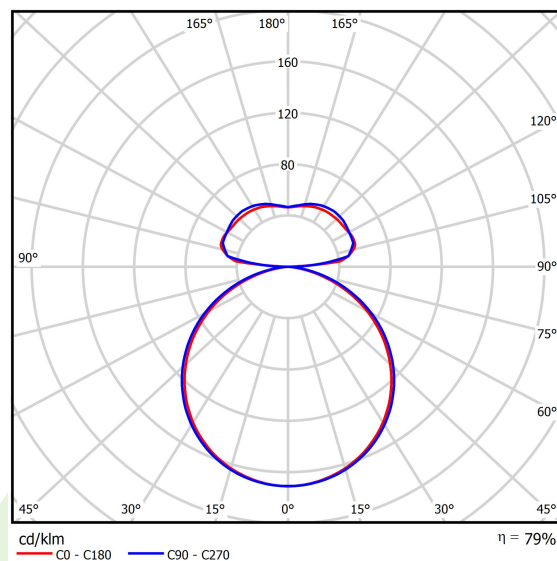

Product information

Category	Architectural luminaires
Family	ARTSHAPE SIX LED
Name	ARTSHAPE SIX LED SMALL FULL UP&DOWN 2800/5500 PLX E 34 840 / S-1,5M
Index	19.4016.4421.34

Light and electrical data

Light source	LED
Luminous flux LED [lm]	2888/5445
LED power [W]	22/39
Luminaire luminous flux [lm]	6567
Power of luminaire [W]	68
Luminaire's light efficiency [lm/W]	96,6
Color of the light [K]	4000
CRI	>80
SDCM (LED sources)	4
Beam angle [°]	(C0-C180) / (C90-C270) - 111,2° / 114,2°
Protection against electric shock	I
Protection degree	IP20
Voltage	220..240 V, 50..60 Hz
Lifetime of LED sources [h]	35000
Lx/By	L80/B10
Operating temperature range [°C]	0 ÷ 30
Driver	standard on/off (E)
Power factor cos φ	>0,95
Circuit load capacity	6 (B10), 11 (B16), 9 (C10), 15 (C16)

Mechanical data

Assembly	surface mounted on slings
Material	aluminum
Color	RAL 9016 (white)
Diffuser	PLX (PMMA opal)
Impact resistant	IK04
Weight [kg]	4,9
Dimensions [mm]	650 x 592 x 85

A graph of light