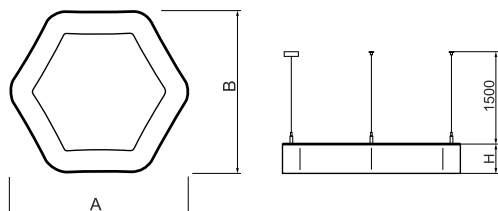

Product information

Category	Architectural luminaires
Family	ARTSHAPE SIX LED
Name	ARTSHAPE SIX LED SMALL FULL UP&DOWN 2800/5500 PLX E 34 840 / S-1,5M
Index	19.4016.4421.34

Light and electrical data

Light source	LED
Luminous flux LED [lm]	2888/5445
LED power [W]	22/39
Luminaire luminous flux [lm]	6567
Power of luminaire [W]	68
Luminaire's light efficiency [lm/W]	96,6
Color of the light [K]	4000
CRI	>80
SDCM (LED sources)	4
Beam angle [°]	(C0-C180) / (C90-C270) - 111,2° / 114,2°
Protection against electric shock	I
Protection degree	IP20
Voltage	220..240 V, 50..60 Hz
Lifetime of LED sources [h]	35000
Lx/By	L80/B10
Operating temperature range [°C]	0 ÷ 30
Driver	standard on/off (E)
Power factor cos φ	>0,95
Circuit load capacity	6 (B10), 11 (B16), 9 (C10), 15 (C16)

Mechanical data

Assembly	surface mounted on slings
Material	aluminum
Color	RAL 9016 (white)
Diffuser	PLX (PMMA opal)
Impact resistant	IK04
Weight [kg]	4,9
Dimensions [mm]	650 x 592 x 85

A graph of light

Accessories

Index 6E1-500OKW1P-3

Name SUSPENSION NEW TYPE-J 34
LENGHT 1,5M WIRE 3X 1-POINT

Index 6E1-8670-B-1,5

Name SUSPENSION NEW TYPE-E
LENGHT-1,5 METER WITHOUT
WIRE 1-POINT