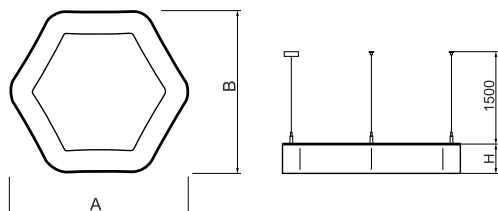

Product information

Category	Architectural luminaires
Family	ARTSHAPE SIX LED
Name	ARTSHAPE SIX LED LARGE EDGE UP&DOWN 5200/12000 PLX E 34 840 / S-1,5M
Index	19.4016.3321.34

Light and electrical data

Light source	LED
Luminous flux LED [lm]	5320/11880
LED power [W]	40/84
Luminaire luminous flux [lm]	10951
Power of luminaire [W]	138
Luminaire's light efficiency [lm/W]	79,4
Color of the light [K]	4000
CRI	>80
SDCM (LED sources)	4
Beam angle [°]	(C0-C180) / (C90-C270) - 113,4° / 111,8°
Protection against electric shock	I
Protection degree	IP40
Voltage	220..240 V, 50..60 Hz
Lifetime of LED sources [h]	35000
Lx/By	L80/B10
Operating temperature range [°C]	0 ÷ 30
Driver	standard on/off (E)
Power factor cos φ	>0,95
Circuit load capacity	5 (B10), 7 (B16), 8 (C10), 12 (C16)

Mechanical data

Assembly	surface mounted on slings
Material	aluminum
Color	RAL 9016 (white)
Diffuser	PLX (PMMA opal)
Impact resistant	IK04
Dimensions [mm]	1170 x 1043 x 85

A graph of light

Accessories

Index 6E1-500OKW1P-3