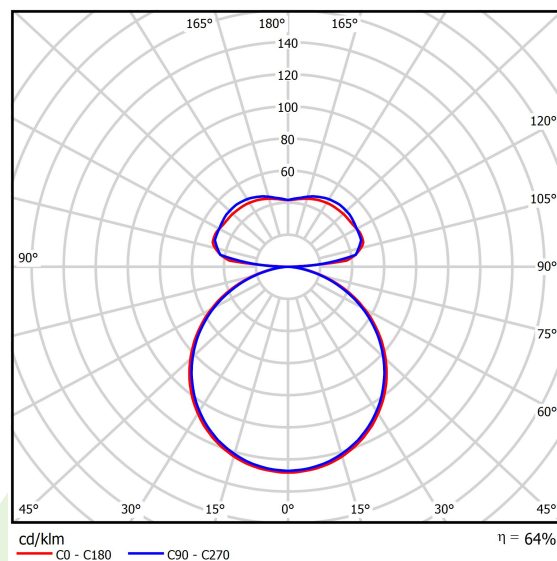

Product information

Category	Architectural luminaires
Family	ARTSHAPE SIX LED
Name	ARTSHAPE SIX LED LARGE EDGE UP&DOWN 5200/12000 PLX E 34 840 / S-1,5M
Index	19.4016.3321.34

Light and electrical data

Light source	LED
Luminous flux LED [lm]	5320/11880
LED power [W]	40/84
Luminaire luminous flux [lm]	10951
Power of luminaire [W]	138
Luminaire's light efficiency [lm/W]	79,4
Color of the light [K]	4000
CRI	>80
SDCM (LED sources)	4
Beam angle [°]	(C0-C180) / (C90-C270) - 113,4° / 111,8°
Protection against electric shock	I
Protection degree	IP40
Voltage	220..240 V, 50..60 Hz
Lifetime of LED sources [h]	35000
Lx/By	L80/B10
Operating temperature range [°C]	0 ÷ 30
Driver	standard on/off (E)
Power factor cos φ	>0,95
Circuit load capacity	5 (B10), 7 (B16), 8 (C10), 12 (C16)

Mechanical data

Assembly	surface mounted on slings
Material	aluminum
Color	RAL 9016 (white)
Diffuser	PLX (PMMA opal)
Impact resistant	IK04
Dimensions [mm]	1170 x 1043 x 85

A graph of light

Accessories

Index 6E1-500OKW1P-3