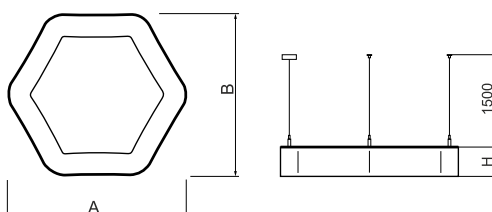

Product information

Category	Architectural luminaires
Family	ARTSHAPE SIX LED
Name	ARTSHAPE SIX LED LARGE EDGE UP&DOWN 5200/12000 PLX E 34 840 / S-1,5M
Index	19.4016.3321.34

Light and electrical data

Light source	LED
Luminous flux LED [lm]	5320/11880
LED power [W]	40/84
Luminaire luminous flux [lm]	10951
Power of luminaire [W]	138
Luminaire's light efficiency [lm/W]	79,4
Color of the light [K]	4000
CRI	>80
SDCM (LED sources)	4
Beam angle [°]	(C0-C180) / (C90-C270) - 113,4° / 111,8°
Protection against electric shock	I
Protection degree	IP40
Voltage	220..240 V, 50..60 Hz
Lifetime of LED sources [h]	35000
Lx/By	L80/B10
Operating temperature range [°C]	0 ÷ 30
Driver	standard on/off (E)
Power factor cos φ	>0,95
Circuit load capacity	5 (B10), 7 (B16), 8 (C10), 12 (C16)

Mechanical data

Assembly	surface mounted on slings
Material	aluminum
Color	RAL 9016 (white)
Diffuser	PLX (PMMA opal)
Impact resistant	IK04
Dimensions [mm]	1170 x 1043 x 85

A graph of light

Accessories

Index 6E1-500OKW1P-3