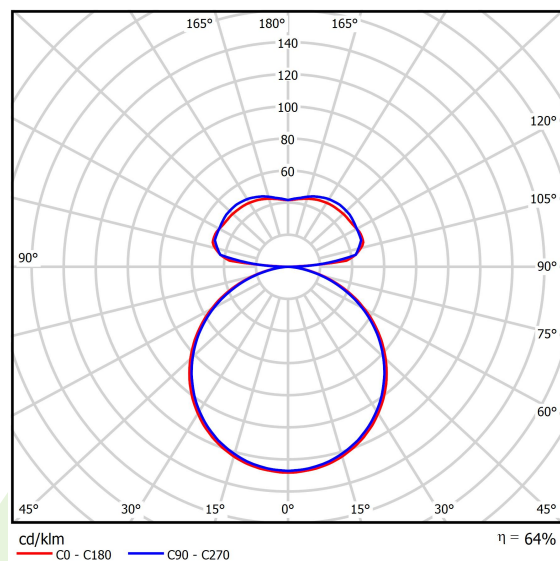

Product information

Category	Architectural luminaires
Family	ARTSHAPE SIX LED
Name	ARTSHAPE SIX LED LARGE EDGE UP&DOWN 5200/12000 PLX E 34 840 / S-1,5M
Index	19.4016.3321.34

Light and electrical data

Light source	LED
Luminous flux LED [lm]	5320/11880
LED power [W]	40/84
Luminaire luminous flux [lm]	10951
Power of luminaire [W]	138
Luminaire's light efficiency [lm/W]	79,4
Color of the light [K]	4000
CRI	>80
SDCM (LED sources)	4
Beam angle [°]	(C0-C180) / (C90-C270) - 113,4° / 111,8°
Protection against electric shock	I
Protection degree	IP40
Voltage	220..240 V, 50..60 Hz
Lifetime of LED sources [h]	35000
Lx/By	L80/B10
Operating temperature range [°C]	0 ÷ 30
Driver	standard on/off (E)
Power factor cos φ	>0,95
Circuit load capacity	5 (B10), 7 (B16), 8 (C10), 12 (C16)

Mechanical data

Assembly	surface mounted on slings
Material	aluminum
Color	RAL 9016 (white)
Diffuser	PLX (PMMA opal)
Impact resistant	IK04
Dimensions [mm]	1170 x 1043 x 85

A graph of light

Accessories

Index 6E1-500OKW1P-3