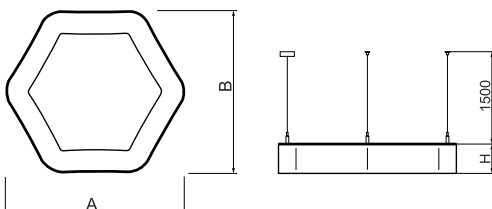

Product information

Category	Architectural luminaires
Family	ARTSHAPE SIX LED
Name	ARTSHAPE SIX LED MEDIUM EDGE UP&DOWN 4000/9000 PLX E 34 840 / S-1,5M
Index	19.4016.2221.34

Light and electrical data

Light source	LED
Luminous flux LED [lm]	4104/8910
LED power [W]	31/64
Luminaire luminous flux [lm]	8313
Power of luminaire [W]	105
Luminaire's light efficiency [lm/W]	79,2
Color of the light [K]	4000
CRI	>80
SDCM (LED sources)	4
Beam angle [°]	(C0-C180) / (C90-C270) - 113,4° / 111,8°
Protection against electric shock	I
Protection degree	IP40
Voltage	220..240 V, 50..60 Hz
Lifetime of LED sources [h]	35000
Lx/By	L80/B10
Operating temperature range [°C]	0 ÷ 30
Driver	standard on/off (E)
Power factor cos φ	>0,95
Circuit load capacity	5 (B10), 7 (B16), 8 (C10), 12 (C16)

Mechanical data

Assembly	surface mounted on slings
Material	aluminum
Color	RAL 9016 (white)
Diffuser	PLX (PMMA opal)
Impact resistant	IK04
Dimensions [mm]	900 x 809 x 85

A graph of light

Accessories

Index 6E1-500OKW1P-3

Name SUSPENSION NEW TYPE-J 34
LENGHT 1,5M WIRE 3X 1-POINT

Index 6E1-8670-B-1,5

Name SUSPENSION NEW TYPE-E
LENGHT-1,5 METER WITHOUT
WIRE 1-POINT