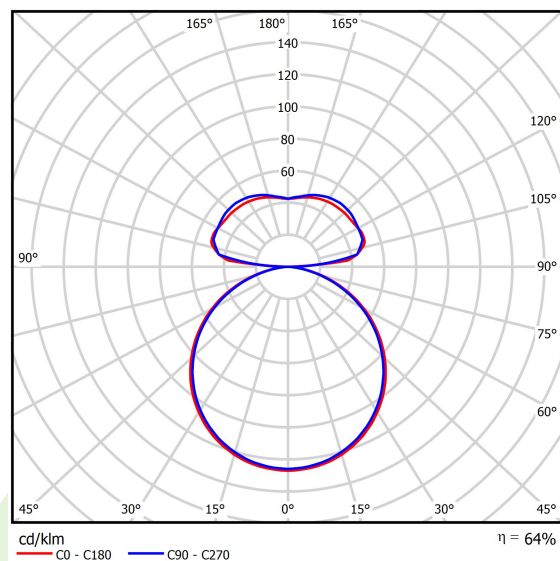

Product information

Category	Architectural luminaires
Family	ARTSHAPE SIX LED
Name	ARTSHAPE SIX LED MEDIUM EDGE UP&DOWN 4000/9000 PLX E 34 840 / S-1,5M
Index	19.4016.2221.34

Light and electrical data

Light source	LED
Luminous flux LED [lm]	4104/8910
LED power [W]	31/64
Luminaire luminous flux [lm]	8313
Power of luminaire [W]	105
Luminaire's light efficiency [lm/W]	79,2
Color of the light [K]	4000
CRI	>80
SDCM (LED sources)	4
Beam angle [°]	(C0-C180) / (C90-C270) - 113,4° / 111,8°
Protection against electric shock	I
Protection degree	IP40
Voltage	220..240 V, 50..60 Hz
Lifetime of LED sources [h]	35000
Lx/By	L80/B10
Operating temperature range [°C]	0 ÷ 30
Driver	standard on/off (E)
Power factor cos φ	>0,95
Circuit load capacity	5 (B10), 7 (B16), 8 (C10), 12 (C16)

Mechanical data

Assembly	surface mounted on slings
Material	aluminum
Color	RAL 9016 (white)
Diffuser	PLX (PMMA opal)
Impact resistant	IK04
Dimensions [mm]	900 x 809 x 85

A graph of light

Accessories

Index 6E1-500OKW1P-3