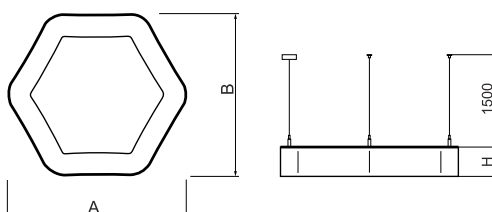

## Product information

Category	<b>Architectural luminaires</b>
Family	<b>ARTSHAPE SIX LED</b>
Name	<b>ARTSHAPE SIX LED SMALL EDGE UP&amp;DOWN 2800/6000 PLX E 34 840 / S-1,5M</b>
Index	<b>19.4016.1121.34</b>

## Light and electrical data

Light source	<b>LED</b>
Luminous flux LED [lm]	<b>2888/5940</b>
LED power [W]	<b>22/46</b>
Luminaire luminous flux [lm]	<b>5678</b>
Power of luminaire [W]	<b>75</b>
Luminaire's light efficiency [lm/W]	<b>75,7</b>
Color of the light [K]	<b>4000</b>
CRI	<b>&gt;80</b>
SDCM (LED sources)	<b>4</b>
Beam angle [°]	<b>(C0-C180) / (C90-C270) - 113,4° / 111,8°</b>
Protection against electric shock	<b>I</b>
Protection degree	<b>IP40</b>
Voltage	<b>220..240 V, 50..60 Hz</b>
Lifetime of LED sources [h]	<b>35000</b>
Lx/By	<b>L80/B10</b>
Operating temperature range [°C]	<b>0 ÷ 30</b>
Driver	<b>standard on/off (E)</b>
Power factor cos φ	<b>&gt;0,95</b>
Circuit load capacity	<b>6 (B10), 11 (B16), 9 (C10), 15 (C16)</b>

## Mechanical data

Assembly	<b>surface mounted on slings</b>
Material	<b>aluminum</b>
Color	<b>RAL 9016 (white)</b>
Diffuser	<b>PLX (PMMA opal)</b>
Impact resistant	<b>IK04</b>
Dimensions [mm]	<b>650 x 592 x 85</b>