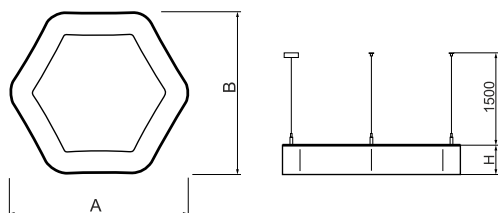

Product information

Category	Architectural luminaires
Family	ARTSHAPE SIX LED
Name	ARTSHAPE SIX LED LARGE EDGE SUSPENDED 12000 PLX EDD 34 840 / S-1,5M
Index	19.4015.3623.34

Light and electrical data

Light source	LED
Luminous flux LED [lm]	11880
LED power [W]	84
Luminaire luminous flux [lm]	6230
Power of luminaire [W]	92
Luminaire's light efficiency [lm/W]	67,7
Color of the light [K]	4000
CRI	>80
SDCM (LED sources)	3
Beam angle [°]	(C0-C180) / (C90-C270) - 113,4° / 111,8°
Photobiological risk class (IEC/EN 62471)	RG0
Protection against electric shock	I
Protection degree	IP40
Voltage	220..240 V, 50..60 Hz
Lifetime of LED sources [h]	60000
Lx/By	L80/B10
Operating temperature range [°C]	0 ÷ 30
Driver	DIM DALI (EDD)
Power factor cos φ	>0,95
Circuit load capacity	4 (B10), 6 (B16), 6 (C10), 10 (C16)

Mechanical data

Assembly	surface mounted on slings
Material	aluminum
Color	RAL 9016 (white)
Diffuser	PLX (PMMA opal)
Impact resistant	IK04
Weight [kg]	9,2
Dimensions [mm]	1170 x 1043 x 85

A graph of light

Accessories

Index 6E1-500OKW1P-5

Name SUSPENSION NEW TYPE-J 34
LENGHT 1,5M WIRE 5X 1-POINT

Index 6E1-8670-B-1,5

Name SUSPENSION NEW TYPE-E
LENGHT-1,5 METER WITHOUT
WIRE 1-POINT