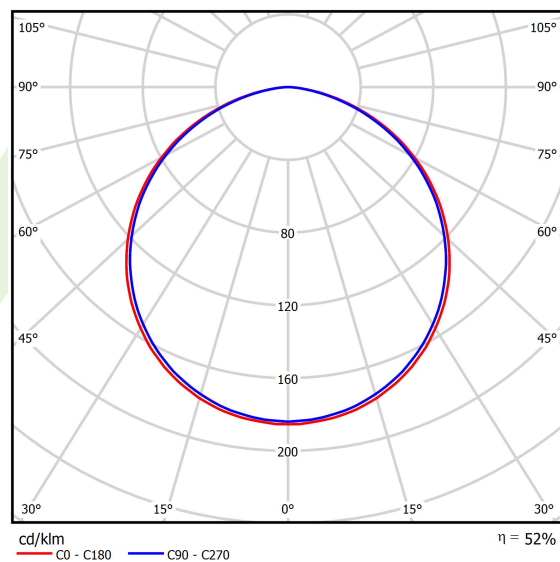

Product information

Category	Architectural luminaires
Family	ARTSHAPE SIX LED
Name	ARTSHAPE SIX LED LARGE EDGE SUSPENDED 12000 PLX EDD 34 840 / S-1,5M
Index	19.4015.3623.34

Light and electrical data

Light source	LED
Luminous flux LED [lm]	11880
LED power [W]	84
Luminaire luminous flux [lm]	6230
Power of luminaire [W]	92
Luminaire's light efficiency [lm/W]	67,7
Color of the light [K]	4000
CRI	>80
SDCM (LED sources)	3
Beam angle [°]	(C0-C180) / (C90-C270) - 113,4° / 111,8°
Photobiological risk class (IEC/EN 62471)	RG0
Protection against electric shock	I
Protection degree	IP40
Voltage	220..240 V, 50..60 Hz
Lifetime of LED sources [h]	60000
Lx/By	L80/B10
Operating temperature range [°C]	0 ÷ 30
Driver	DIM DALI (EDD)
Power factor cos φ	>0,95
Circuit load capacity	4 (B10), 6 (B16), 6 (C10), 10 (C16)

Mechanical data

Assembly	surface mounted on slings
Material	aluminum
Color	RAL 9016 (white)
Diffuser	PLX (PMMA opal)
Impact resistant	IK04
Weight [kg]	9,2
Dimensions [mm]	1170 x 1043 x 85

A graph of light