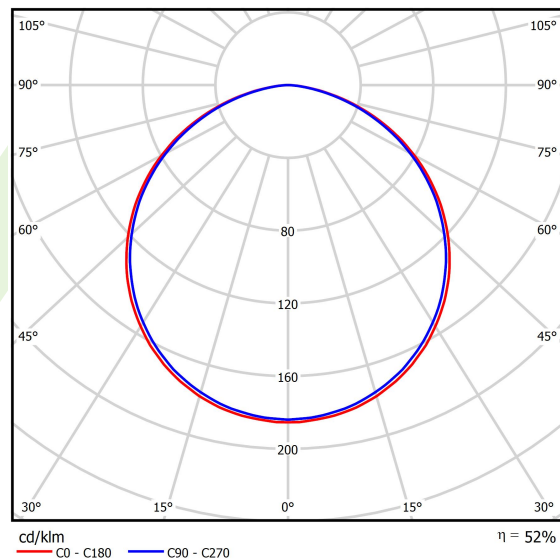

Product information

Category	Architectural luminaires
Family	ARTSHAPE SIX LED
Name	ARTSHAPE SIX LED MEDIUM EDGE SUSPENDED 9000 PLX EDD 34 840 / S-1,5M
Index	19.4015.2423.34

Light and electrical data

Light source	LED
Luminous flux LED [lm]	8910
LED power [W]	64
Luminaire luminous flux [lm]	4672
Power of luminaire [W]	70
Luminaire's light efficiency [lm/W]	66,7
Color of the light [K]	4000
CRI	>80
SDCM (LED sources)	3
Beam angle [°]	(C0-C180) / (C90-C270) - 113,4° / 111,8°
Photobiological risk class (IEC/EN 62471)	RG0
Protection against electric shock	I
Protection degree	IP40
Voltage	220..240 V, 50..60 Hz
Lifetime of LED sources [h]	60000
Lx/By	L80/B10
Operating temperature range [°C]	0 ÷ 30
Driver	DIM DALI (EDD)
Power factor cos φ	>0,95
Circuit load capacity	8 (B10), 13 (B16), 13 (C10), 21 (C16)

Mechanical data

Assembly	surface mounted on slings
Material	aluminum
Color	RAL 9016 (white)
Diffuser	PLX (PMMA opal)
Impact resistant	IK04
Weight [kg]	5,3
Dimensions [mm]	900 x 809 x 85

A graph of light