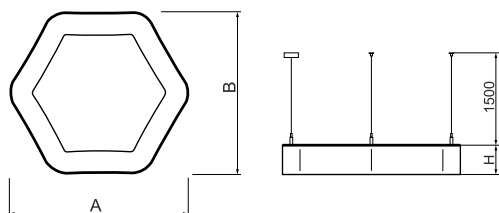

Product information

Category	Architectural luminaires
Family	ARTSHAPE SIX LED
Name	ARTSHAPE SIX LED MEDIUM EDGE SUSPENDED 9000 PLX EDD 34 840 / S-1,5M
Index	19.4015.2423.34

Light and electrical data

Light source	LED
Luminous flux LED [lm]	8910
LED power [W]	64
Luminaire luminous flux [lm]	4672
Power of luminaire [W]	70
Luminaire's light efficiency [lm/W]	66,7
Color of the light [K]	4000
CRI	>80
SDCM (LED sources)	3
Beam angle [°]	(C0-C180) / (C90-C270) - 113,4° / 111,8°
Photobiological risk class (IEC/EN 62471)	RG0
Protection against electric shock	I
Protection degree	IP40
Voltage	220..240 V, 50..60 Hz
Lifetime of LED sources [h]	60000
Lx/By	L80/B10
Operating temperature range [°C]	0 ÷ 30
Driver	DIM DALI (EDD)
Power factor cos φ	>0,95
Circuit load capacity	8 (B10), 13 (B16), 13 (C10), 21 (C16)

Mechanical data

Assembly	surface mounted on slings
Material	aluminum
Color	RAL 9016 (white)
Diffuser	PLX (PMMA opal)
Impact resistant	IK04
Weight [kg]	5,3
Dimensions [mm]	900 x 809 x 85

A graph of light

Accessories

Index 6E1-500OKW1P-5

Name SUSPENSION NEW TYPE-J 34
LENGHT 1,5M WIRE 5X 1-POINT

Index 6E1-8670-B-1,5

Name SUSPENSION NEW TYPE-E
LENGHT-1,5 METER WITHOUT
WIRE 1-POINT