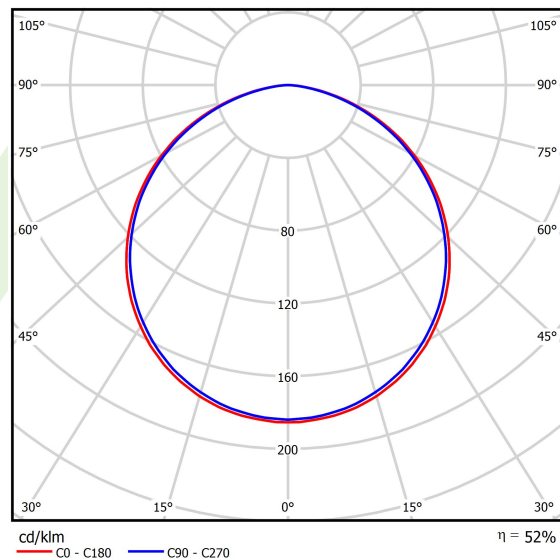

Product information

Category	Architectural luminaires
Family	ARTSHAPE SIX LED
Name	ARTSHAPE SIX LED MEDIUM EDGE SUSPENDED 9000 PLX E 34 840 / S-1,5M
Index	19.4015.2421.34

Light and electrical data

Light source	LED
Luminous flux LED [lm]	8910
LED power [W]	64
Luminaire luminous flux [lm]	4672
Power of luminaire [W]	70
Luminaire's light efficiency [lm/W]	66,7
Color of the light [K]	4000
CRI	>80
SDCM (LED sources)	3
Beam angle [°]	(C0-C180) / (C90-C270) - 113,4° / 111,8°
Photobiological risk class (IEC/EN 62471)	RG0
Protection against electric shock	I
Protection degree	IP40
Voltage	220..240 V, 50..60 Hz
Lifetime of LED sources [h]	60000
Lx/By	L80/B10
Operating temperature range [°C]	0 ÷ 30
Driver	standard on/off (E)
Power factor cos φ	>0,95
Circuit load capacity	9 (B10), 15 (B16), 15 (C10), 24 (C16)

Mechanical data

Assembly	surface mounted on slings
Material	aluminum
Color	RAL 9016 (white)
Diffuser	PLX (PMMA opal)
Impact resistant	IK04
Weight [kg]	5,2
Dimensions [mm]	900 x 809 x 85

A graph of light