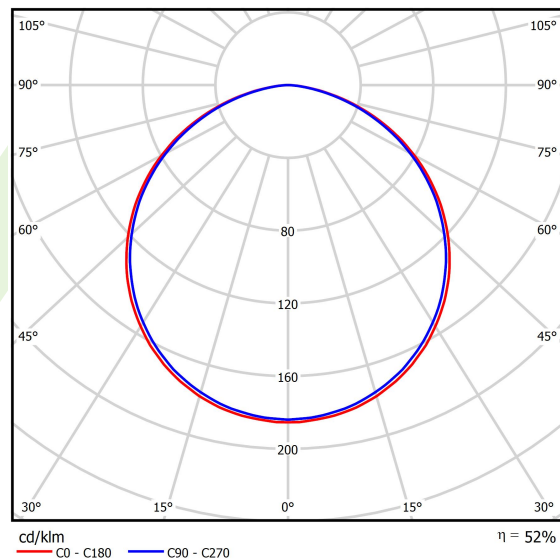

## Light and electrical data

Light source	<b>LED</b>
Luminous flux LED [lm]	<b>8910</b>
LED power [W]	<b>64</b>
Luminaire luminous flux [lm]	<b>4672</b>
Power of luminaire [W]	<b>70</b>
Luminaire's light efficiency [lm/W]	<b>66,7</b>
Color of the light [K]	<b>4000</b>
CRI	<b>&gt;80</b>
SDCM (LED sources)	<b>3</b>
Beam angle [°]	<b>(C0-C180) / (C90-C270) - 113,4° / 111,8°</b>
Photobiological risk class (IEC/EN 62471)	<b>RG0</b>
Protection against electric shock	<b>I</b>
Protection degree	<b>IP40</b>
Voltage	<b>220..240 V, 50..60 Hz</b>
Lifetime of LED sources [h]	<b>60000</b>
Lx/By	<b>L80/B10</b>
Operating temperature range [°C]	<b>0 ÷ 30</b>
Driver	<b>standard on/off (E)</b>
Power factor cos φ	<b>&gt;0,95</b>
Circuit load capacity	<b>9 (B10), 15 (B16), 15 (C10), 24 (C16)</b>

## A graph of light