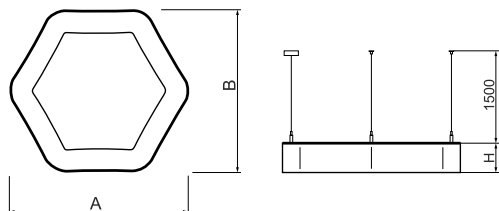

Product information

Category	Architectural luminaires
Family	ARTSHAPE SIX LED
Name	ARTSHAPE SIX LED MEDIUM EDGE SUSPENDED 9000 PLX E 34 840 / S-1,5M
Index	19.4015.2421.34

Light and electrical data

Light source	LED
Luminous flux LED [lm]	8910
LED power [W]	64
Luminaire luminous flux [lm]	4672
Power of luminaire [W]	70
Luminaire's light efficiency [lm/W]	66,7
Color of the light [K]	4000
CRI	>80
SDCM (LED sources)	3
Beam angle [°]	(C0-C180) / (C90-C270) - 113,4° / 111,8°
Photobiological risk class (IEC/EN 62471)	RG0
Protection against electric shock	I
Protection degree	IP40
Voltage	220..240 V, 50..60 Hz
Lifetime of LED sources [h]	60000
Lx/By	L80/B10
Operating temperature range [°C]	0 ÷ 30
Driver	standard on/off (E)
Power factor cos φ	>0,95
Circuit load capacity	9 (B10), 15 (B16), 15 (C10), 24 (C16)

Mechanical data

Assembly	surface mounted on slings
Material	aluminum
Color	RAL 9016 (white)
Diffuser	PLX (PMMA opal)
Impact resistant	IK04
Weight [kg]	5,2
Dimensions [mm]	900 x 809 x 85

A graph of light

Accessories

Index 6E1-500OKW1P-3

Name SUSPENSION NEW TYPE-J 34
LENGHT 1,5M WIRE 3X 1-POINT

Index 6E1-8670-B-1,5

Name SUSPENSION NEW TYPE-E
LENGHT-1,5 METER WITHOUT
WIRE 1-POINT