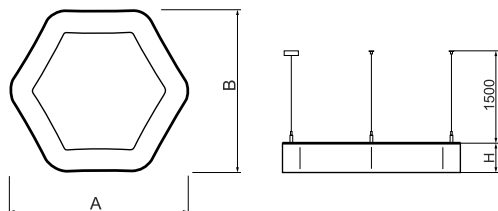

## Product information

Category	<b>Architectural luminaires</b>
Family	<b>ARTSHAPE SIX LED</b>
Name	<b>ARTSHAPE SIX LED MEDIUM EDGE SUSPENDED 9000 PLX E 34 840 / S-1,5M</b>
Index	<b>19.4015.2421.34</b>

## Light and electrical data

Light source	<b>LED</b>
Luminous flux LED [lm]	<b>8910</b>
LED power [W]	<b>64</b>
Luminaire luminous flux [lm]	<b>4672</b>
Power of luminaire [W]	<b>70</b>
Luminaire's light efficiency [lm/W]	<b>66,7</b>
Color of the light [K]	<b>4000</b>
CRI	<b>&gt;80</b>
SDCM (LED sources)	<b>3</b>
Beam angle [°]	<b>(C0-C180) / (C90-C270) - 113,4° / 111,8°</b>
Photobiological risk class (IEC/EN 62471)	<b>RG0</b>
Protection against electric shock	<b>I</b>
Protection degree	<b>IP40</b>
Voltage	<b>220..240 V, 50..60 Hz</b>
Lifetime of LED sources [h]	<b>60000</b>
Lx/By	<b>L80/B10</b>
Operating temperature range [°C]	<b>0 ÷ 30</b>
Driver	<b>standard on/off (E)</b>
Power factor cos φ	<b>&gt;0,95</b>
Circuit load capacity	<b>9 (B10), 15 (B16), 15 (C10), 24 (C16)</b>

## Mechanical data

Assembly	surface mounted on slings
Material	aluminum
Color	RAL 9016 (white)
Diffuser	PLX (PMMA opal)
Impact resistant	IK04
Weight [kg]	5,2
Dimensions [mm]	900 x 809 x 85