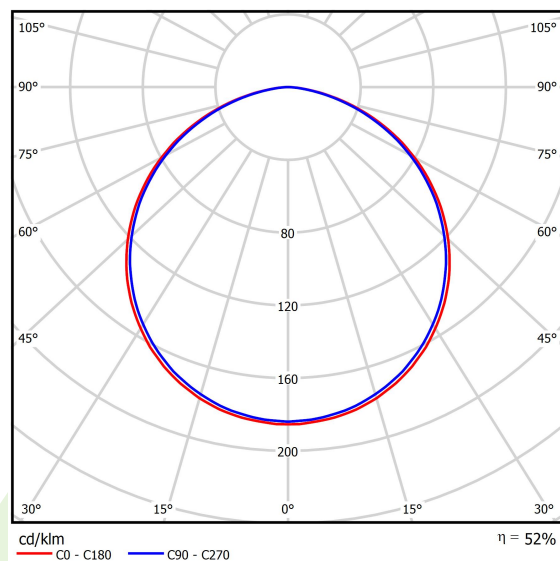

Product information

Category	Architectural luminaires
Family	ARTSHAPE SIX LED
Name	ARTSHAPE SIX LED MEDIUM EDGE SUSPENDED TW 6000 PLX EDD 34 827-865 / S-1,5M
Index	19.4015.2353.34

Light and electrical data

Light source	LED
Luminous flux LED [lm]	5880
LED power [W]	51
Luminaire luminous flux [lm]	3083
Power of luminaire [W]	57
Luminaire's light efficiency [lm/W]	54,1
Color of the light [K]	2700 ÷ 6500
CRI	>80
SDCM (LED sources)	4
Beam angle [°]	(C0-C180) / (C90-C270) - 113,4° / 111,8°
Protection against electric shock	I
Protection degree	IP40
Voltage	220..240 V, 50..60 Hz
Lifetime of LED sources [h]	60000
Lx/By	L80/B10
Operating temperature range [°C]	0 ÷ 30
Driver	DIM DALI (EDD)
Power factor cos φ	>0,95
Circuit load capacity	8 (B10), 14 (B16), 15(C10), 25 (C16)

Mechanical data

Assembly	surface mounted on slings
Material	aluminum
Color	RAL 9016 (white)
Diffuser	PLX (PMMA opal)
Impact resistant	IK04
Dimensions [mm]	900 x 809 x 85

A graph of light

Accessories

Index 6E1-500OKW1P-5