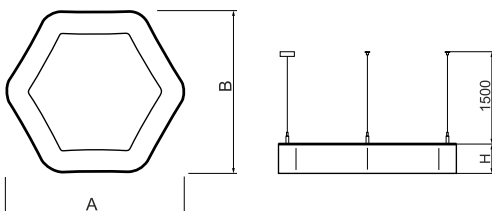

Product information

Category	Architectural luminaires
Family	ARTSHAPE SIX LED
Name	ARTSHAPE SIX LED MEDIUM EDGE SUSPENDED TW 6000 PLX EDD 34 827-865 / S-1,5M
Index	19.4015.2353.34

Light and electrical data

Light source	LED
Luminous flux LED [lm]	5880
LED power [W]	51
Luminaire luminous flux [lm]	3083
Power of luminaire [W]	57
Luminaire's light efficiency [lm/W]	54,1
Color of the light [K]	2700 ÷ 6500
CRI	>80
SDCM (LED sources)	4
Beam angle [°]	(C0-C180) / (C90-C270) - 113,4° / 111,8°
Protection against electric shock	I
Protection degree	IP40
Voltage	220..240 V, 50..60 Hz
Lifetime of LED sources [h]	60000
Lx/By	L80/B10
Operating temperature range [°C]	0 ÷ 30
Driver	DIM DALI (EDD)
Power factor cos φ	>0,95
Circuit load capacity	8 (B10), 14 (B16), 15(C10), 25 (C16)

Mechanical data

Assembly	surface mounted on slings
Material	aluminum
Color	RAL 9016 (white)
Diffuser	PLX (PMMA opal)
Impact resistant	IK04
Dimensions [mm]	900 x 809 x 85

A graph of light

Accessories

Index 6E1-500OKW1P-5