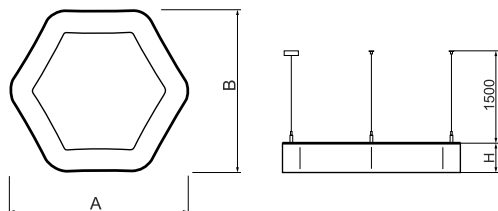

Product information

Category	Architectural luminaires
Family	ARTSHAPE SIX LED
Name	ARTSHAPE SIX LED MEDIUM EDGE SUSPENDED 4500 PLX EDD 34 840 / S-1,5M
Index	19.4015.2223.34

Light and electrical data

Light source	LED
Luminous flux LED [lm]	4455
LED power [W]	32
Luminaire luminous flux [lm]	2336
Power of luminaire [W]	35
Luminaire's light efficiency [lm/W]	66,7
Color of the light [K]	4000
CRI	>80
SDCM (LED sources)	3
Beam angle [°]	(C0-C180) / (C90-C270) - 113,4° / 111,8°
Photobiological risk class (IEC/EN 62471)	RG0
Protection against electric shock	I
Protection degree	IP40
Voltage	220..240 V, 50..60 Hz
Lifetime of LED sources [h]	60000
Lx/By	L80/B10
Operating temperature range [°C]	0 ÷ 30
Driver	DIM DALI (EDD)
Power factor cos φ	>0,95
Circuit load capacity	14 (B10), 23 (B16), 22 (C10), 35 (C16)

Mechanical data

Assembly	surface mounted on slings
Material	aluminum
Color	RAL 9016 (white)
Diffuser	PLX (PMMA opal)
Impact resistant	IK04
Dimensions [mm]	900 x 809 x 85

A graph of light

Accessories

Index 6E1-500OKW1P-5

Name SUSPENSION NEW TYPE-J 34
LENGHT 1,5M WIRE 5X 1-POINT

Index 6E1-8670-B-1,5

Name SUSPENSION NEW TYPE-E
LENGHT-1,5 METER WITHOUT
WIRE 1-POINT