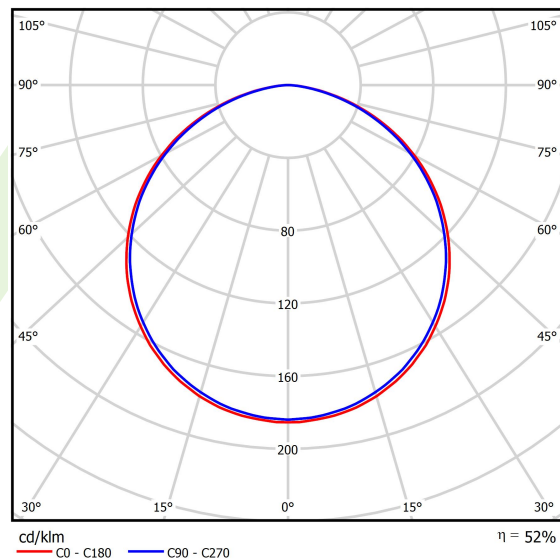

Product information

Category	Architectural luminaires
Family	ARTSHAPE SIX LED
Name	ARTSHAPE SIX LED MEDIUM EDGE SUSPENDED 4500 PLX EDD 34 840 / S-1,5M
Index	19.4015.2223.34

Light and electrical data

Light source	LED
Luminous flux LED [lm]	4455
LED power [W]	32
Luminaire luminous flux [lm]	2336
Power of luminaire [W]	35
Luminaire's light efficiency [lm/W]	66,7
Color of the light [K]	4000
CRI	>80
SDCM (LED sources)	3
Beam angle [°]	(C0-C180) / (C90-C270) - 113,4° / 111,8°
Photobiological risk class (IEC/EN 62471)	RG0
Protection against electric shock	I
Protection degree	IP40
Voltage	220..240 V, 50..60 Hz
Lifetime of LED sources [h]	60000
Lx/By	L80/B10
Operating temperature range [°C]	0 ÷ 30
Driver	DIM DALI (EDD)
Power factor cos φ	>0,95
Circuit load capacity	14 (B10), 23 (B16), 22 (C10), 35 (C16)

Mechanical data

Assembly	surface mounted on slings
Material	aluminum
Color	RAL 9016 (white)
Diffuser	PLX (PMMA opal)
Impact resistant	IK04
Dimensions [mm]	900 x 809 x 85

A graph of light

Accessories

Index 6E1-500OKW1P-5