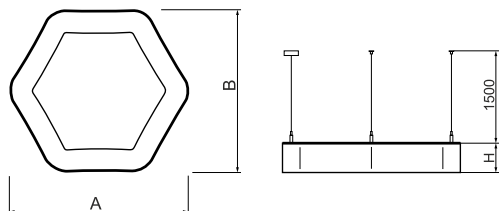

## Light and electrical data

Light source	LED
Luminous flux LED [lm]	4455
LED power [W]	32
Luminaire luminous flux [lm]	2336
Power of luminaire [W]	35
Luminaire's light efficiency [lm/W]	66,7
Color of the light [K]	4000
CRI	>80
SDCM (LED sources)	3
Beam angle [°]	(C0-C180) / (C90-C270) - 113,4° / 111,8°
Photobiological risk class (IEC/EN 62471)	RG0
Protection against electric shock	I
Protection degree	IP40
Voltage	220..240 V, 50..60 Hz
Lifetime of LED sources [h]	60000
Lx/By	L80/B10
Operating temperature range [°C]	0 ÷ 30
Driver	DIM DALI (EDD)
Power factor cos φ	>0,95
Circuit load capacity	14 (B10), 23 (B16), 22 (C10), 35 (C16)

**Mechanical data**

Assembly	surface mounted on slings
Material	aluminum
Color	RAL 9016 (white)
Diffuser	PLX (PMMA opal)
Impact resistant	IK04
Dimensions [mm]	900 x 809 x 85

**A graph of light**

**Accessories**