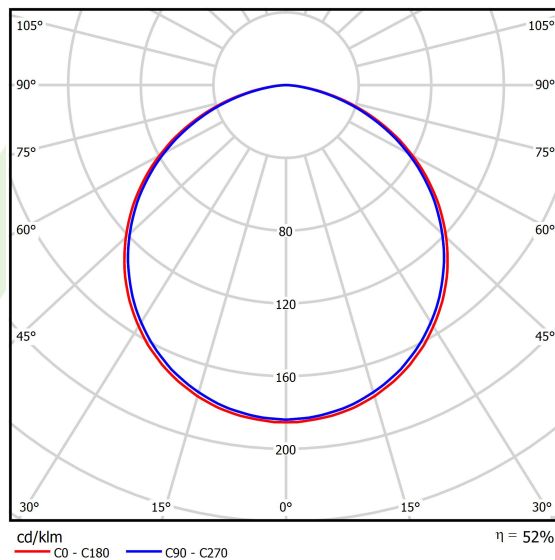

## Light and electrical data

Light source	LED
Luminous flux LED [lm]	8910
LED power [W]	64
Luminaire luminous flux [lm]	4672
Power of luminaire [W]	70
Luminaire's light efficiency [lm/W]	66,7
Color of the light [K]	4000
CRI	>80
SDCM (LED sources)	3
Beam angle [°]	(C0-C180) / (C90-C270) - 113,4° / 111,8°
Photobiological risk class (IEC/EN 62471)	RG0
Protection against electric shock	I
Protection degree	IP40
Voltage	220..240 V, 50..60 Hz
Lifetime of LED sources [h]	60000
Lx/By	L80/B10
Operating temperature range [°C]	0 ÷ 30
Driver	standard on/off (E)
Power factor cos φ	>0,95
Circuit load capacity	9 (B10), 15 (B16), 15 (C10), 24 (C16)

## A graph of light