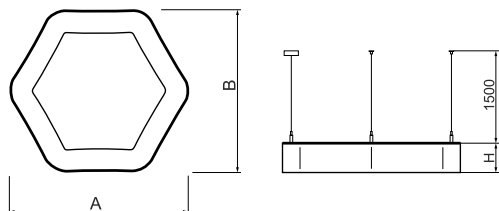

## Product information

Category	Architectural luminaires
Family	ARTSHAPE SIX LED
Name	ARTSHAPE SIX LED SMALL EDGE SUSPENDED 9000 PLX E 34 840 / S-1,5M
Index	19.4015.1421.34

## Light and electrical data

Light source	LED
Luminous flux LED [lm]	8910
LED power [W]	64
Luminaire luminous flux [lm]	4672
Power of luminaire [W]	70
Luminaire's light efficiency [lm/W]	66,7
Color of the light [K]	4000
CRI	>80
SDCM (LED sources)	3
Beam angle [°]	(C0-C180) / (C90-C270) - 113,4° / 111,8°
Photobiological risk class (IEC/EN 62471)	RG0
Protection against electric shock	I
Protection degree	IP40
Voltage	220..240 V, 50..60 Hz
Lifetime of LED sources [h]	60000
Lx/By	L80/B10
Operating temperature range [°C]	0 ÷ 30
Driver	standard on/off (E)
Power factor cos φ	>0,95
Circuit load capacity	9 (B10), 15 (B16), 15 (C10), 24 (C16)

## Mechanical data

Assembly	surface mounted on slings
Material	aluminum
Color	RAL 9016 (white)
Diffuser	PLX (PMMA opal)
Impact resistant	IK04
Weight [kg]	4,6
Dimensions [mm]	650 x 592 x 85