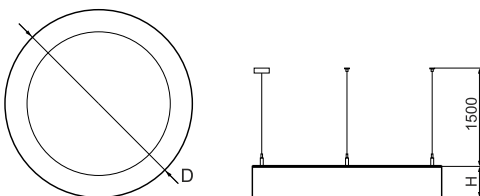

Product information

Category	Architectural luminaires
Family	ARTSHAPE ROUND LED
Name	ARTSHAPE ROUND LED LARGE FULL UP&DOWN 5500/24000 PLX E 34 840 / S-1,5M
Index	19.4014.6521.34

Light and electrical data

Light source	LED
Luminous flux LED [lm]	5624/24754
LED power [W]	43/177
Luminaire luminous flux [lm]	23194
Power of luminaire [W]	245
Luminaire's light efficiency [lm/W]	94,7
Color of the light [K]	4000
CRI	>80
SDCM (LED sources)	4
Beam angle [°]	(C0-C180) / (C90-C270) - 111,2° / 114,2°
Protection against electric shock	I
Protection degree	IP20
Voltage	220..240 V, 50..60 Hz
Lifetime of LED sources [h]	35000
Lx/By	L80/B10
Operating temperature range [°C]	0 ÷ 30
Driver	standard on/off (E)
Power factor cos φ	>0,95
Circuit load capacity	3 (B10), 4 (B16), 5 (C10), 8 (C16)

Mechanical data

Assembly	surface mounted on slings
Material	aluminum
Color	RAL 9016 (white)
Diffuser	PLX (PMMA opal)
Impact resistant	IK04
Dimensions [mm]	Ø1200 x 85

A graph of light

Accessories

Index 6E1-500OKW1P-3