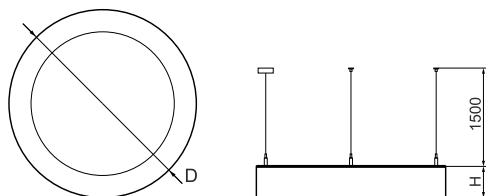

## Product information

Category	Architectural luminaires
Family	ARTSHAPE ROUND LED
Name	ARTSHAPE ROUND LED SMALL FULL UP&DOWN 3000/6000 PLX E 34 840 / S-1,5M
Index	19.4014.4121.34

## Light and electrical data

Light source	LED
Luminous flux LED [lm]	3040/5952
LED power [W]	23/43
Luminaire luminous flux [lm]	7074
Power of luminaire [W]	73
Luminaire's light efficiency [lm/W]	96,9
Color of the light [K]	4000
CRI	>80
SDCM (LED sources)	4
Beam angle [°]	(C0-C180) / (C90-C270) - 111,2° / 114,2°
Protection against electric shock	I
Protection degree	IP20
Voltage	220..240 V, 50..60 Hz
Lifetime of LED sources [h]	35000
Lx/By	L80/B10
Operating temperature range [°C]	0 ÷ 30
Driver	standard on/off (E)
Power factor cos φ	>0,95
Circuit load capacity	6 (B10), 11 (B16), 9 (C10), 15 (C16)

## Mechanical data

Assembly	surface mounted on slings
Material	aluminum
Color	RAL 9016 (white)
Diffuser	PLX (PMMA opal)
Impact resistant	IK04
Weight [kg]	11,4
Dimensions [mm]	Ø650 x 85