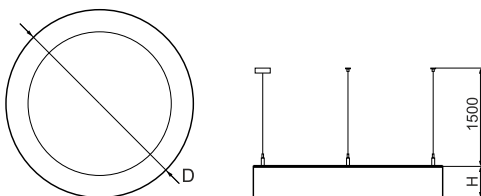

## Product information

Category	<b>Architectural luminaires</b>
Family	<b>ARTSHAPE ROUND LED</b>
Name	<b>ARTSHAPE ROUND LED SMALL FULL UP&amp;DOWN 3000/6000 PLX E 34 840 / S-1,5M</b>
Index	<b>19.4014.4121.34</b>

## Light and electrical data

Light source	<b>LED</b>
Luminous flux LED [lm]	<b>3040/5952</b>
LED power [W]	<b>23/43</b>
Luminaire luminous flux [lm]	<b>7074</b>
Power of luminaire [W]	<b>73</b>
Luminaire's light efficiency [lm/W]	<b>96,9</b>
Color of the light [K]	<b>4000</b>
CRI	<b>&gt;80</b>
SDCM (LED sources)	<b>4</b>
Beam angle [°]	<b>(C0-C180) / (C90-C270) - 111,2° / 114,2°</b>
Protection against electric shock	<b>I</b>
Protection degree	<b>IP20</b>
Voltage	<b>220..240 V, 50..60 Hz</b>
Lifetime of LED sources [h]	<b>35000</b>
Lx/By	<b>L80/B10</b>
Operating temperature range [°C]	<b>0 ÷ 30</b>
Driver	<b>standard on/off (E)</b>
Power factor cos φ	<b>&gt;0,95</b>
Circuit load capacity	<b>6 (B10), 11 (B16), 9 (C10), 15 (C16)</b>

## Mechanical data

Assembly	<b>surface mounted on slings</b>
Material	<b>aluminum</b>
Color	<b>RAL 9016 (white)</b>
Diffuser	<b>PLX (PMMA opal)</b>
Impact resistant	<b>IK04</b>
Weight [kg]	<b>11,4</b>
Dimensions [mm]	<b>Ø650 x 85</b>