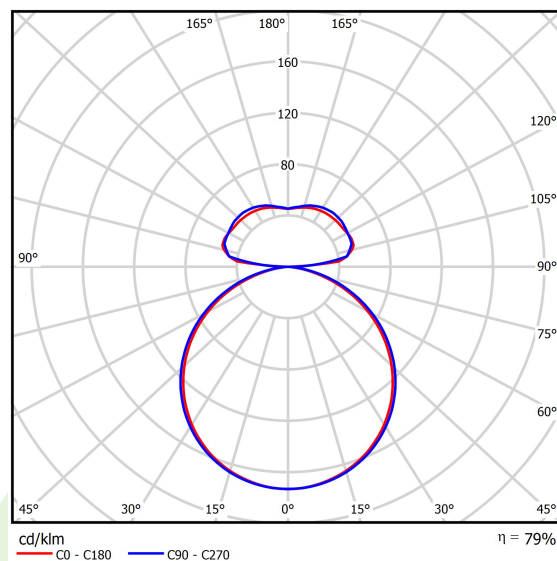

## Light and electrical data

Light source	<b>LED</b>
Luminous flux LED [lm]	<b>3040/5952</b>
LED power [W]	<b>23/43</b>
Luminaire luminous flux [lm]	<b>7074</b>
Power of luminaire [W]	<b>73</b>
Luminaire's light efficiency [lm/W]	<b>96,9</b>
Color of the light [K]	<b>4000</b>
CRI	<b>&gt;80</b>
SDCM (LED sources)	<b>4</b>
Beam angle [°]	<b>(C0-C180) / (C90-C270) - 111,2° / 114,2°</b>
Protection against electric shock	<b>I</b>
Protection degree	<b>IP20</b>
Voltage	<b>220..240 V, 50..60 Hz</b>
Lifetime of LED sources [h]	<b>35000</b>
Lx/By	<b>L80/B10</b>
Operating temperature range [°C]	<b>0 ÷ 30</b>
Driver	<b>standard on/off (E)</b>
Power factor cos φ	<b>&gt;0,95</b>
Circuit load capacity	<b>6 (B10), 11 (B16), 9 (C10), 15 (C16)</b>

## A graph of light