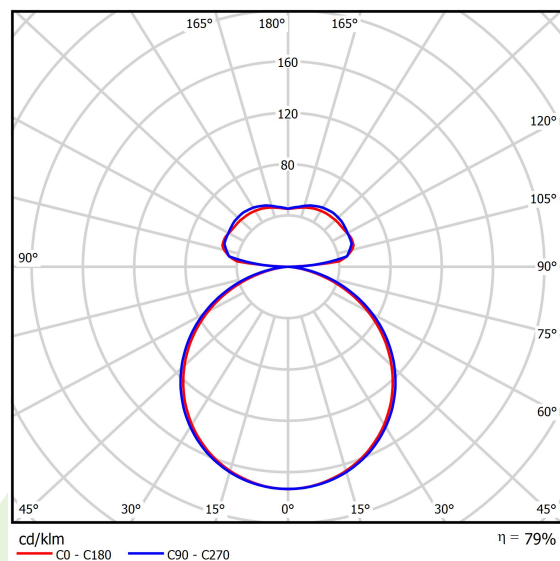

## Light and electrical data

Light source	LED
Luminous flux LED [lm]	3040/5952
LED power [W]	23/43
Luminaire luminous flux [lm]	7074
Power of luminaire [W]	73
Luminaire's light efficiency [lm/W]	96,9
Color of the light [K]	4000
CRI	>80
SDCM (LED sources)	4
Beam angle [°]	(C0-C180) / (C90-C270) - 111,2° / 114,2°
Protection against electric shock	I
Protection degree	IP20
Voltage	220..240 V, 50..60 Hz
Lifetime of LED sources [h]	35000
Lx/By	L80/B10
Operating temperature range [°C]	0 ÷ 30
Driver	standard on/off (E)
Power factor cos φ	>0,95
Circuit load capacity	6 (B10), 11 (B16), 9 (C10), 15 (C16)

## A graph of light