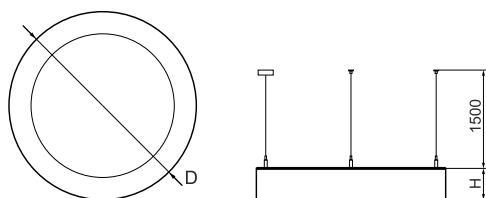

Product information

Category	Architectural luminaires
Family	ARTSHAPE ROUND LED
Name	ARTSHAPE ROUND LED SMALL EDGE UP&DOWN 3000/6000 PLX E 34 840 / S-1,5M
Index	19.4014.1121.34

Light and electrical data

Light source	LED
Luminous flux LED [lm]	3040/5940
LED power [W]	23/42
Luminaire luminous flux [lm]	5813
Power of luminaire [W]	76
Luminaire's light efficiency [lm/W]	76,5
Color of the light [K]	4000
CRI	>80
SDCM (LED sources)	4
Beam angle [°]	(C0-C180) / (C90-C270) - 113,4° / 111,8°
Protection against electric shock	I
Protection degree	IP40
Voltage	220..240 V, 50..60 Hz
Lifetime of LED sources [h]	35000
Lx/By	L80/B10
Operating temperature range [°C]	0 ÷ 30
Driver	standard on/off (E)
Power factor cos φ	>0,95
Circuit load capacity	6 (B10), 11 (B16), 9 (C10), 15 (C16)

Mechanical data

Assembly	surface mounted on slings
Material	aluminum
Color	RAL 9016 (white)
Diffuser	PLX (PMMA opal)
Impact resistant	IK04
Weight [kg]	4,12
Dimensions [mm]	Ø650 x 85

A graph of light

Accessories