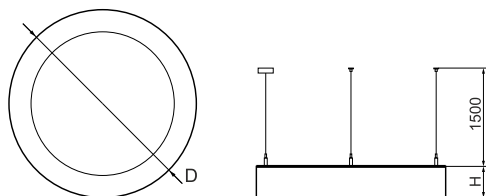

Product information

Category	Architectural luminaires
Family	ARTSHAPE ROUND LED
Name	ARTSHAPE ROUND LED SMALL EDGE UP&DOWN 3000/6000 PLX E 34 840 / S-1,5M
Index	19.4014.1121.34

Light and electrical data

Light source	LED
Luminous flux LED [lm]	3040/5940
LED power [W]	23/42
Luminaire luminous flux [lm]	5813
Power of luminaire [W]	76
Luminaire's light efficiency [lm/W]	76,5
Color of the light [K]	4000
CRI	>80
SDCM (LED sources)	4
Beam angle [°]	(C0-C180) / (C90-C270) - 113,4° / 111,8°
Protection against electric shock	I
Protection degree	IP40
Voltage	220..240 V, 50..60 Hz
Lifetime of LED sources [h]	35000
Lx/By	L80/B10
Operating temperature range [°C]	0 ÷ 30
Driver	standard on/off (E)
Power factor cos φ	>0,95
Circuit load capacity	6 (B10), 11 (B16), 9 (C10), 15 (C16)

Mechanical data

Assembly	surface mounted on slings
Material	aluminum
Color	RAL 9016 (white)
Diffuser	PLX (PMMA opal)
Impact resistant	IK04
Weight [kg]	4,12
Dimensions [mm]	Ø650 x 85

A graph of light

Accessories