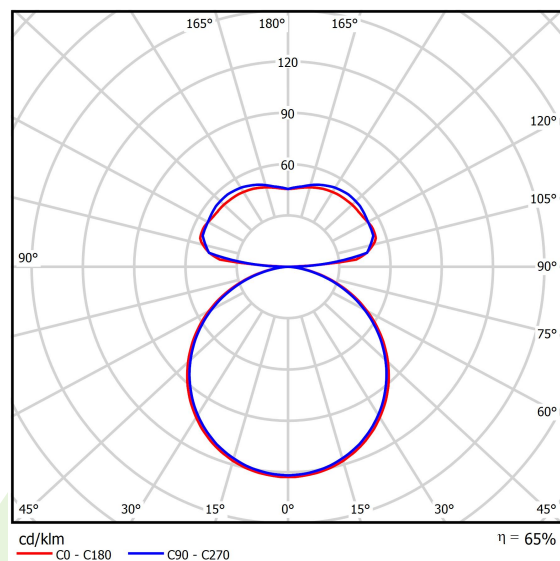

A graph of light