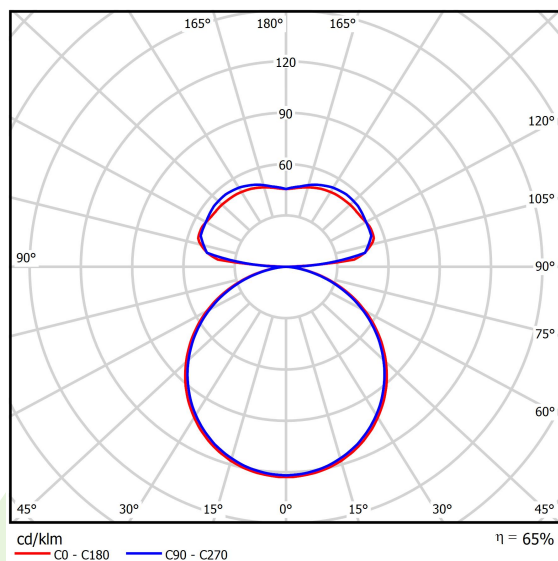

A graph of light