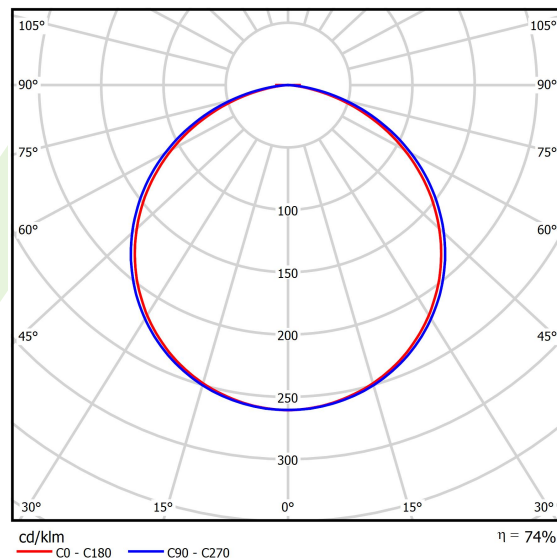

## Light and electrical data

Light source	LED
Luminous flux LED [lm]	14356
LED power [W]	103
Luminaire luminous flux [lm]	10557
Power of luminaire [W]	115
Luminaire's light efficiency [lm/W]	91,8
Color of the light [K]	4000
CRI	>80
SDCM (LED sources)	3
Beam angle [°]	(C0-C180) / (C90-C270) - 111,2° / 114,2°
Photobiological risk class (IEC/EN 62471)	RG0
Protection against electric shock	I
Protection degree	IP20
Voltage	220..240 V, 50..60 Hz
Lifetime of LED sources [h]	60000
Lx/By	L80/B10
Operating temperature range [°C]	0 ÷ 30
Driver	standard on/off (E)
Power factor cos φ	>0,95
Circuit load capacity	4 (B10), 7 (B16), 7 (C10), 12 (C16)

## A graph of light