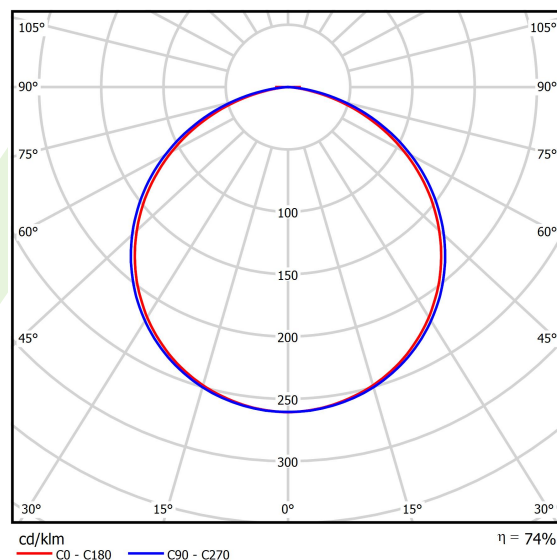

Mechanical data

Assembly	surface mounted on slings
Material	aluminum
Color	RAL 9016 (white)
Diffuser	PLX (PMMA opal)
Impact resistant	IK04
Weight [kg]	8,57
Dimensions [mm]	Ø900 x 85

A graph of light