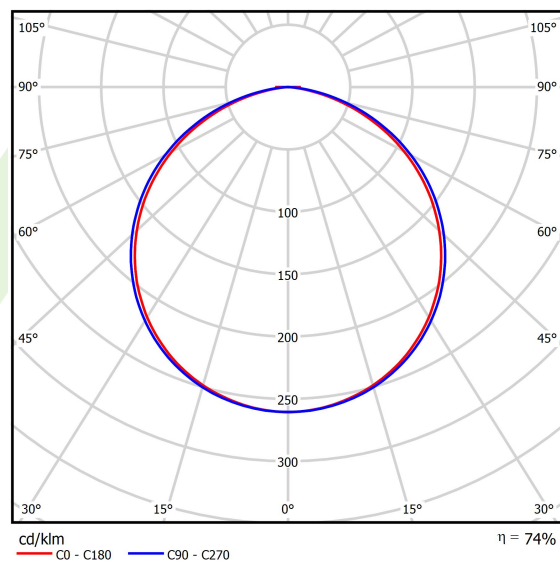

## Light and electrical data

Light source	LED
Luminous flux LED [lm]	4456
LED power [W]	32
Luminaire luminous flux [lm]	3277
Power of luminaire [W]	35
Luminaire's light efficiency [lm/W]	93,6
Color of the light [K]	4000
CRI	>80
SDCM (LED sources)	3
Beam angle [°]	(C0-C180) / (C90-C270) - 111,2° / 114,2°
Photobiological risk class (IEC/EN 62471)	RG0
Protection against electric shock	I
Protection degree	IP20
Voltage	220..240 V, 50..60 Hz
Lifetime of LED sources [h]	60000
Lx/By	L80/B10
Operating temperature range [°C]	0 ÷ 30
Driver	standard on/off (E)
Power factor cos φ	>0,95
Circuit load capacity	15 (B10), 24 (B16), 24 (C10), 40 (C16)

## A graph of light