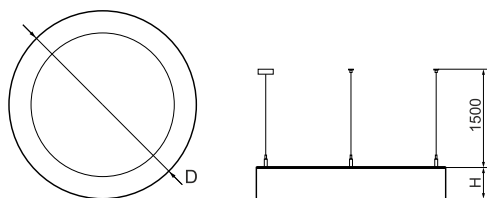

## Light and electrical data

Light source	LED
Luminous flux LED [lm]	4456
LED power [W]	32
Luminaire luminous flux [lm]	3277
Power of luminaire [W]	35
Luminaire's light efficiency [lm/W]	93,6
Color of the light [K]	4000
CRI	>80
SDCM (LED sources)	3
Beam angle [°]	(C0-C180) / (C90-C270) - 111,2° / 114,2°
Photobiological risk class (IEC/EN 62471)	RG0
Protection against electric shock	I
Protection degree	IP20
Voltage	220..240 V, 50..60 Hz
Lifetime of LED sources [h]	60000
Lx/By	L80/B10
Operating temperature range [°C]	0 ÷ 30
Driver	standard on/off (E)
Power factor cos φ	>0,95
Circuit load capacity	15 (B10), 24 (B16), 24 (C10), 40 (C16)

## Mechanical data

Assembly	surface mounted on slings
Material	aluminum
Color	RAL 9016 (white)
Diffuser	PLX (PMMA opal)
Impact resistant	IK04
Weight [kg]	5,8
Dimensions [mm]	Ø650 x 85