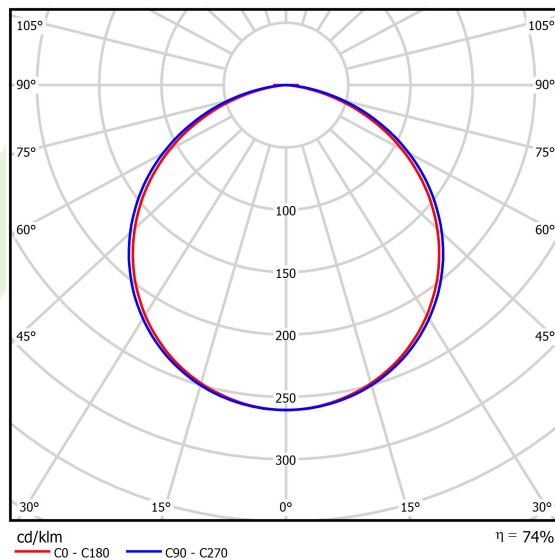

Product information

Category	Architectural luminaires
Family	ARTSHAPE ROUND LED
Name	ARTSHAPE ROUND LED SMALL FULL SUSPENDED 9000 PLX E 34 840 / S-1,5M
Index	19.4013.1421.34

Light and electrical data

Light source	LED
Luminous flux LED [lm]	9406
LED power [W]	67
Luminaire luminous flux [lm]	6917
Power of luminaire [W]	74
Luminaire's light efficiency [lm/W]	93,5
Color of the light [K]	4000
CRI	>80
SDCM (LED sources)	3
Beam angle [°]	(C0-C180) / (C90-C270) - 111,2° / 114,2°
Photobiological risk class (IEC/EN 62471)	RG0
Protection against electric shock	I
Protection degree	IP20
Voltage	220..240 V, 50..60 Hz
Lifetime of LED sources [h]	60000
Lx/By	L80/B10
Operating temperature range [°C]	0 ÷ 30
Driver	standard on/off (E)
Power factor cos φ	>0,95
Circuit load capacity	9 (B10), 15 (B16), 15 (C10), 24 (C16)

Mechanical data

Assembly	surface mounted on slings
Material	aluminum
Color	RAL 9016 (white)
Diffuser	PLX (PMMA opal)
Impact resistant	IK04
Weight [kg]	5,94
Dimensions [mm]	Ø650 x 85

A graph of light

Accessories