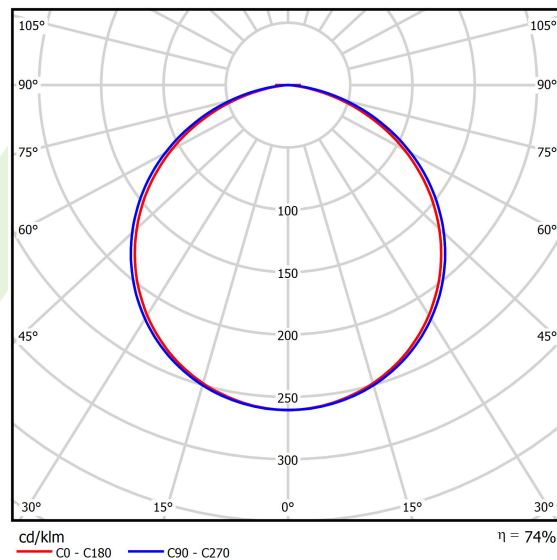

## Light and electrical data

Light source	<b>LED</b>
Luminous flux LED [lm]	<b>5952</b>
LED power [W]	<b>43</b>
Luminaire luminous flux [lm]	<b>4377</b>
Power of luminaire [W]	<b>47</b>
Luminaire's light efficiency [lm/W]	<b>93,1</b>
Color of the light [K]	<b>4000</b>
CRI	<b>&gt;80</b>
SDCM (LED sources)	<b>3</b>
Beam angle [°]	<b>(C0-C180) / (C90-C270) - 111,2° / 114,2°</b>
Photobiological risk class (IEC/EN 62471)	<b>RG0</b>
Protection against electric shock	<b>I</b>
Protection degree	<b>IP20</b>
Voltage	<b>220..240 V, 50..60 Hz</b>
Lifetime of LED sources [h]	<b>60000</b>
Lx/By	<b>L80/B10</b>
Operating temperature range [°C]	<b>0 ÷ 30</b>
Driver	<b>standard on/off (E)</b>
Power factor cos φ	<b>&gt;0,95</b>
Circuit load capacity	<b>16 (B10), 26 (B16), 23 (C10), 37 (C16)</b>

## A graph of light