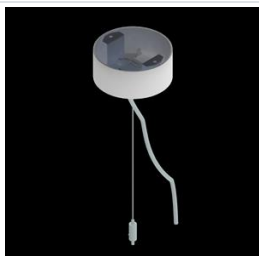

Accessories

Index 6E1-500OKW1P-3

Name SUSPENSION NEW TYPE-J 34
LENGHT 1,5M WIRE 3X 1-POINT