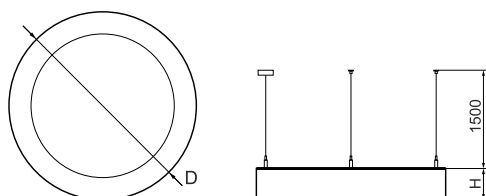

## Product information

Category	Architectural luminaires
Family	ARTSHAPE ROUND LED
Name	ARTSHAPE ROUND LED LARGE EDGE SUSPENDED 12000 PLX E 34 830 / S-1,5M
Index	19.4012.3611.34

## Light and electrical data

Light source	LED
Luminous flux LED [lm]	12512
LED power [W]	94,4
Luminaire luminous flux [lm]	6561
Power of luminaire [W]	108
Luminaire's light efficiency [lm/W]	60,8
Color of the light [K]	3000
CRI	>80
SDCM (LED sources)	3
Beam angle [°]	(C0-C180) / (C90-C270) - 113,4° / 111,8°
Photobiological risk class (IEC/EN 62471)	RG0
Protection against electric shock	I
Protection degree	IP40
Voltage	220..240 V, 50..60 Hz
Lifetime of LED sources [h]	60000
Lx/By	L80/B10
Operating temperature range [°C]	0 ÷ 30
Driver	standard on/off (E)
Power factor cos φ	>0,95

## Mechanical data

Assembly	surface mounted on slings
Material	aluminum
Color	RAL 9016 (white)
Diffuser	PLX (PMMA opal)
Impact resistant	IK04
Weight [kg]	7,5
Dimensions [mm]	Ø1200 x 85