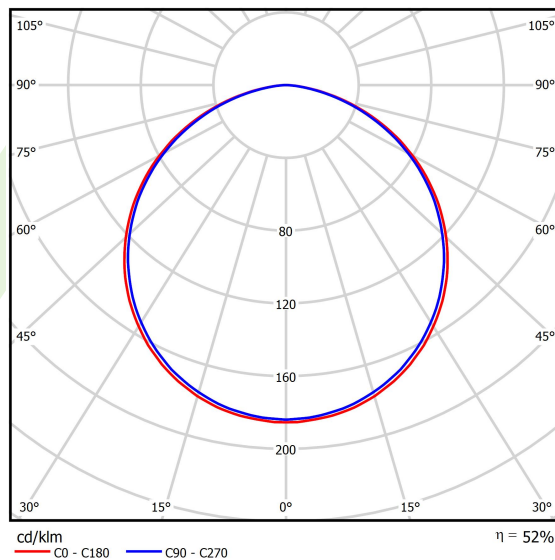

Product information

Category	Architectural luminaires
Family	ARTSHAPE ROUND LED
Name	ARTSHAPE ROUND LED LARGE EDGE SUSPENDED 6000 PLX E 34 840 / S-1,5M
Index	19.4012.3321.34

Light and electrical data

Light source	LED
Luminous flux LED [lm]	5940
LED power [W]	46
Luminaire luminous flux [lm]	3115
Power of luminaire [W]	50
Luminaire's light efficiency [lm/W]	62,3
Color of the light [K]	4000
CRI	>80
SDCM (LED sources)	3
Beam angle [°]	(C0-C180) / (C90-C270) - 113,4° / 111,8°
Photobiological risk class (IEC/EN 62471)	RG0
Protection against electric shock	I
Protection degree	IP40
Voltage	220..240 V, 50..60 Hz
Lifetime of LED sources [h]	60000
Lx/By	L80/B10
Operating temperature range [°C]	0 ÷ 30
Driver	standard on/off (E)
Power factor cos φ	>0,95
Circuit load capacity	16 (B10), 26 (B16), 23 (C10), 37 (C16)

Mechanical data

Assembly	surface mounted on slings
Material	aluminum
Color	RAL 9016 (white)
Diffuser	PLX (PMMA opal)
Impact resistant	IK04
Weight [kg]	9,3
Dimensions [mm]	Ø1200 x 85

A graph of light

Accessories