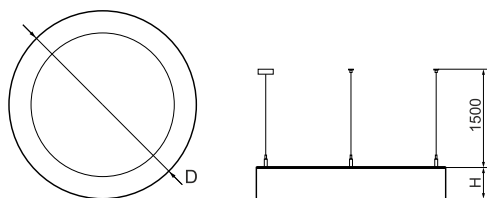

Light source	LED
Luminous flux LED [lm]	4455
LED power [W]	32
Luminaire luminous flux [lm]	2336
Power of luminaire [W]	35
Luminaire's light efficiency [lm/W]	66,7
Color of the light [K]	4000
CRI	>80
SDCM (LED sources)	3
Beam angle [°]	(C0-C180) / (C90-C270) - 113,4° / 111,8°
Photobiological risk class (IEC/EN 62471)	RG0
Protection against electric shock	I
Protection degree	IP40
Voltage	220..240 V, 50..60 Hz
Lifetime of LED sources [h]	60000
Lx/By	L80/B10
Operating temperature range [°C]	0 ÷ 30
Driver	DIM DALI (EDD)
Power factor cos φ	>0,95
Circuit load capacity	14 (B10), 23 (B16), 22 (C10), 35 (C16)

Mechanical data

Assembly	surface mounted on slings
Material	aluminum
Color	RAL 9016 (white)
Diffuser	PLX (PMMA opal)
Impact resistant	IK04
Weight [kg]	6,15
Dimensions [mm]	Ø900 x 85

A graph of light

Accessories