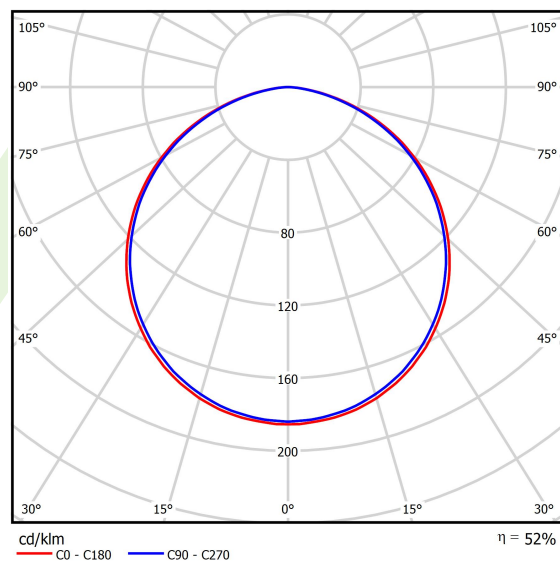

Product information

Category	Architectural luminaires
Family	ARTSHAPE ROUND LED
Name	ARTSHAPE ROUND LED MEDIUM EDGE SUSPENDED 4500 PLX E 34 830 / S-1,5M
Index	19.4012.2211.34

Light and electrical data

Light source	LED
Luminous flux LED [lm]	4262
LED power [W]	32
Luminaire luminous flux [lm]	2235
Power of luminaire [W]	35
Luminaire's light efficiency [lm/W]	63,9
Color of the light [K]	3000
CRI	>80
SDCM (LED sources)	3
Beam angle [°]	(C0-C180) / (C90-C270) - 113,4° / 111,8°
Photobiological risk class (IEC/EN 62471)	RG0
Protection against electric shock	I
Protection degree	IP40
Voltage	220..240 V, 50..60 Hz
Lifetime of LED sources [h]	60000
Lx/By	L80/B10
Operating temperature range [°C]	0 ÷ 30
Driver	standard on/off (E)
Power factor cos φ	>0,95
Circuit load capacity	12 (B10), 19 (B16), 20 (C10), 32 (C16)

Mechanical data

Assembly	surface mounted on slings
Material	aluminum
Color	RAL 9016 (white)
Diffuser	PLX (PMMA opal)
Impact resistant	IK04
Dimensions [mm]	Ø900 x 85

A graph of light

Accessories

Index 6E1-500OKW1P-3