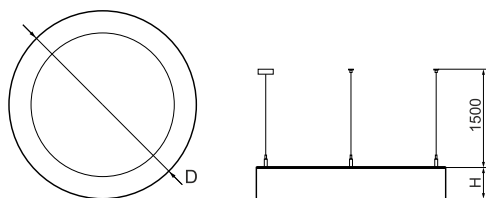

Product information

Category	Architectural luminaires
Family	ARTSHAPE ROUND LED
Name	ARTSHAPE ROUND LED MEDIUM EDGE SUSPENDED 4500 PLX E 34 830 / S-1,5M
Index	19.4012.2211.34

Light and electrical data

Light source	LED
Luminous flux LED [lm]	4262
LED power [W]	32
Luminaire luminous flux [lm]	2235
Power of luminaire [W]	35
Luminaire's light efficiency [lm/W]	63,9
Color of the light [K]	3000
CRI	>80
SDCM (LED sources)	3
Beam angle [°]	(C0-C180) / (C90-C270) - 113,4° / 111,8°
Photobiological risk class (IEC/EN 62471)	RG0
Protection against electric shock	I
Protection degree	IP40
Voltage	220..240 V, 50..60 Hz
Lifetime of LED sources [h]	60000
Lx/By	L80/B10
Operating temperature range [°C]	0 ÷ 30
Driver	standard on/off (E)
Power factor cos φ	>0,95
Circuit load capacity	12 (B10), 19 (B16), 20 (C10), 32 (C16)

Mechanical data

Assembly	surface mounted on slings
Material	aluminum
Color	RAL 9016 (white)
Diffuser	PLX (PMMA opal)
Impact resistant	IK04
Dimensions [mm]	Ø900 x 85

A graph of light

Accessories

Index 6E1-500OKW1P-3