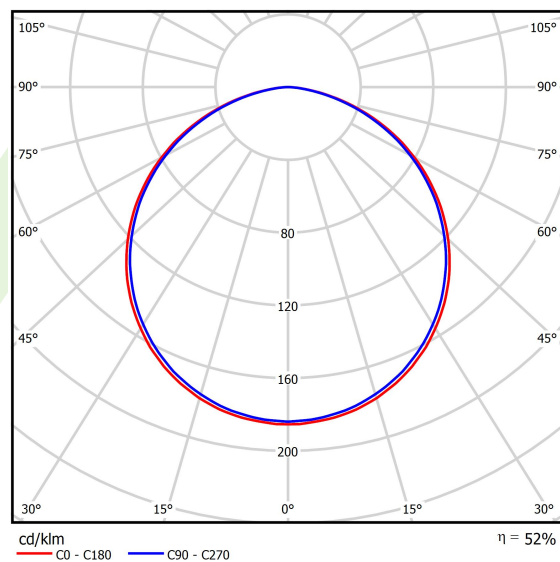

## Light and electrical data

Light source	LED
Luminous flux LED [lm]	5681
LED power [W]	46
Luminaire luminous flux [lm]	2979
Power of luminaire [W]	50
Luminaire's light efficiency [lm/W]	59,6
Color of the light [K]	3000
CRI	>80
SDCM (LED sources)	3
Beam angle [°]	(C0-C180) / (C90-C270) - 113,4° / 111,8°
Photobiological risk class (IEC/EN 62471)	RG0
Protection against electric shock	I
Protection degree	IP40
Voltage	220..240 V, 50..60 Hz
Lifetime of LED sources [h]	60000
Lx/By	L80/B10
Operating temperature range [°C]	0 ÷ 30
Driver	standard on/off (E)
Power factor cos φ	>0,95
Circuit load capacity	16 (B10), 26 (B16), 23 (C10), 37 (C16)

## A graph of light