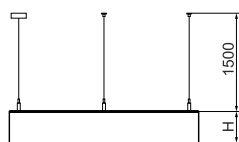

## Light and electrical data

Light source	LED
Luminous flux LED [lm]	5681
LED power [W]	46
Luminaire luminous flux [lm]	2979
Power of luminaire [W]	50
Luminaire's light efficiency [lm/W]	59,6
Color of the light [K]	3000
CRI	>80
SDCM (LED sources)	3
Beam angle [°]	(C0-C180) / (C90-C270) - 113,4° / 111,8°
Photobiological risk class (IEC/EN 62471)	RG0
Protection against electric shock	I
Protection degree	IP40
Voltage	220..240 V, 50..60 Hz
Lifetime of LED sources [h]	60000
Lx/By	L80/B10
Operating temperature range [°C]	0 ÷ 30
Driver	standard on/off (E)
Power factor cos φ	>0,95
Circuit load capacity	16 (B10), 26 (B16), 23 (C10), 37 (C16)

## Mechanical data

Assembly	surface mounted on slings
Material	aluminum
Color	RAL 9016 (white)
Diffuser	PLX (PMMA opal)
Impact resistant	IK04
Weight [kg]	5,45
Dimensions [mm]	Ø650 x 85