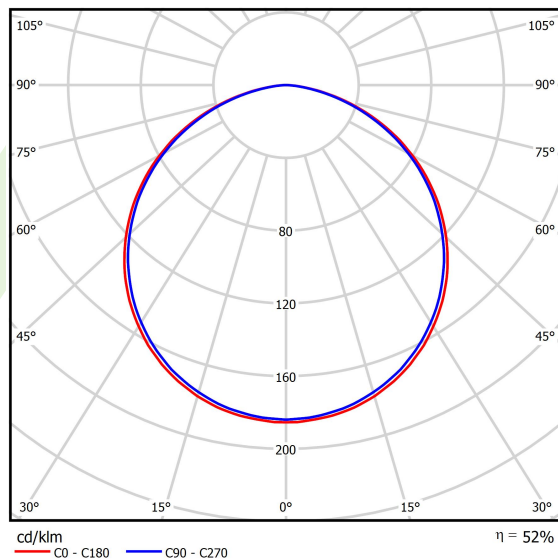

## Light and electrical data

Light source	LED
Luminous flux LED [lm]	2845
LED power [W]	21
Luminaire luminous flux [lm]	1492
Power of luminaire [W]	25
Luminaire's light efficiency [lm/W]	59,7
Color of the light [K]	3000
CRI	>80
SDCM (LED sources)	3
Beam angle [°]	(C0-C180) / (C90-C270) - 113,4° / 111,8°
Photobiological risk class (IEC/EN 62471)	RG0
Protection against electric shock	I
Protection degree	IP40
Voltage	220..240 V, 50..60 Hz
Lifetime of LED sources [h]	60000
Lx/By	L80/B10
Operating temperature range [°C]	0 ÷ 30
Driver	DIM DALI (EDD)
Power factor cos φ	>0,95
Circuit load capacity	12 (B10), 20 (B16), 20 (C10), 32 (C16)

## A graph of light