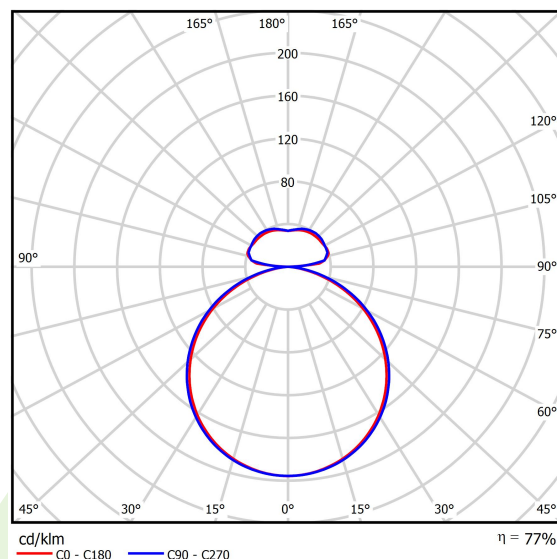

Product information

Category	Architectural luminaires
Family	ARTSHAPE OVAL LED
Name	ARTSHAPE OVAL LED LARGE UP&DOWN 4000/12000 PLX E 34 840 / S-1,5M
Index	19.4010.6723.34

Light and electrical data

Light source	LED
Luminous flux LED [lm]	3952 / 11880
LED power [W]	30/86
Luminaire luminous flux [lm]	12244
Power of luminaire [W]	128
Luminaire's light efficiency [lm/W]	95,7
Color of the light [K]	4000
CRI	>80
SDCM (LED sources)	4
Beam angle [°]	(C0-C180) / (C90-C270) - 111,2° / 114,2°
Protection against electric shock	I
Protection degree	IP40
Voltage	220..240 V, 50..60 Hz
Lifetime of LED sources [h]	35000
Lx/By	L80/B10
Operating temperature range [°C]	0 ÷ 30
Driver	standard on/off (E)
Power factor cos φ	>0,95
Circuit load capacity	5 (B10), 7 (B16), 8 (C10), 12 (C16)

Mechanical data

Assembly	surface mounted on slings
Material	aluminum
Color	RAL 9016 (white)
Diffuser	PLX (PMMA opal)
Impact resistant	IK04
Dimensions [mm]	1170 x 250 x 85

A graph of light

Accessories

Index 6E1-500OKW1P-3