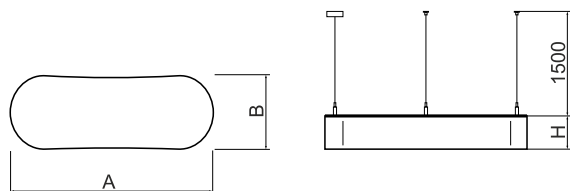

Product information

Category	Architectural luminaires
Family	ARTSHAPE OVAL LED
Name	ARTSHAPE OVAL LED LARGE UP&DOWN 4000/12000 PLX E 34 840 / S-1,5M
Index	19.4010.6723.34

Light and electrical data

Light source	LED
Luminous flux LED [lm]	3952 / 11880
LED power [W]	30/86
Luminaire luminous flux [lm]	12244
Power of luminaire [W]	128
Luminaire's light efficiency [lm/W]	95,7
Color of the light [K]	4000
CRI	>80
SDCM (LED sources)	4
Beam angle [°]	(C0-C180) / (C90-C270) - 111,2° / 114,2°
Protection against electric shock	I
Protection degree	IP40
Voltage	220..240 V, 50..60 Hz
Lifetime of LED sources [h]	35000
Lx/By	L80/B10
Operating temperature range [°C]	0 ÷ 30
Driver	standard on/off (E)
Power factor cos φ	>0,95
Circuit load capacity	5 (B10), 7 (B16), 8 (C10), 12 (C16)

Mechanical data

Assembly	surface mounted on slings
Material	aluminum
Color	RAL 9016 (white)
Diffuser	PLX (PMMA opal)
Impact resistant	IK04
Dimensions [mm]	1170 x 250 x 85

A graph of light

Accessories

Index 6E1-500OKW1P-3