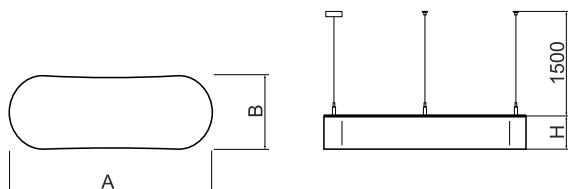

Product information

Category	Architectural luminaires
Family	ARTSHAPE OVAL LED
Name	ARTSHAPE OVAL LED SMALL UP&DOWN 2200/6000 PLX E 34 840 / S-1,5M
Index	19.4010.4521.34

Light and electrical data

Light source	LED
Luminous flux LED [lm]	2280 / 5940
LED power [W]	17/46
Luminaire luminous flux [lm]	6392
Power of luminaire [W]	70
Luminaire's light efficiency [lm/W]	91,3
Color of the light [K]	4000
CRI	>80
SDCM (LED sources)	4
Beam angle [°]	(C0-C180) / (C90-C270) - 111,2° / 114,2°
Protection against electric shock	I
Protection degree	IP40
Voltage	220..240 V, 50..60 Hz
Lifetime of LED sources [h]	35000
Lx/By	L80/B10
Operating temperature range [°C]	0 ÷ 30
Driver	standard on/off (E)
Power factor cos φ	>0,95
Circuit load capacity	5 (B10), 7 (B16), 8 (C10), 12 (C16)

Mechanical data

Assembly	surface mounted on slings
Material	aluminum
Color	RAL 9016 (white)
Diffuser	PLX (PMMA opal)
Impact resistant	IK04
Dimensions [mm]	630 x 250 x 85

A graph of light

Accessories

Index 6E1-500OKW1P-3