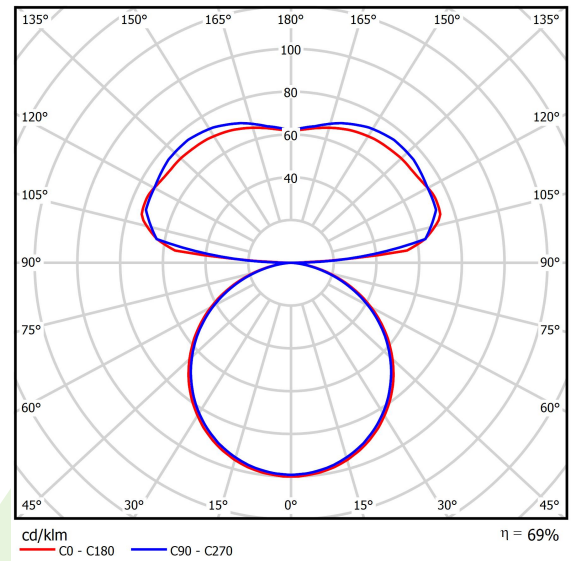

Product information

Category	Architectural luminaires
Family	ARTSHAPE LINE LED
Name	ARTSHAPE LINE LED LARGE UP&DOWN 4800/6000 PLX E 34 840 / S-1,5M
Index	19.4009.6721.34

Light and electrical data

Light source	LED
Luminous flux LED [lm]	5016/5940
LED power [W]	38/46
Luminaire luminous flux [lm]	7565
Power of luminaire [W]	95
Luminaire's light efficiency [lm/W]	79,6
Color of the light [K]	4000
CRI	>80
SDCM (LED sources)	4
Beam angle [°]	(C0-C180) / (C90-C270) - 113,4° / 111,8°
Protection against electric shock	I
Protection degree	IP40
Voltage	220..240 V, 50..60 Hz
Lifetime of LED sources [h]	35000
Lx/By	L80/B10
Operating temperature range [°C]	0 ÷ 30
Driver	standard on/off (E)
Power factor cos φ	>0,95
Circuit load capacity	5 (B10), 7 (B16), 8 (C10), 12 (C16)

Mechanical data

Assembly	surface mounted on slings
Material	aluminum
Color	RAL 9016 (white)
Diffuser	PLX (PMMA opal)
Impact resistant	IK04
Dimensions [mm]	1640 x 80 x 80

A graph of light

Accessories

Index 6E1-500OKW1P-3