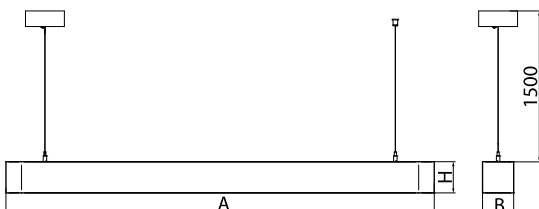

Product information

Category	Architectural luminaires
Family	ARTSHAPE LINE LED
Name	ARTSHAPE LINE LED LARGE UP&DOWN 4800/6000 PLX E 34 840 / S-1,5M
Index	19.4009.6721.34

Light and electrical data

Light source	LED
Luminous flux LED [lm]	5016/5940
LED power [W]	38/46
Luminaire luminous flux [lm]	7565
Power of luminaire [W]	95
Luminaire's light efficiency [lm/W]	79,6
Color of the light [K]	4000
CRI	>80
SDCM (LED sources)	4
Beam angle [°]	(C0-C180) / (C90-C270) - 113,4° / 111,8°
Protection against electric shock	I
Protection degree	IP40
Voltage	220..240 V, 50..60 Hz
Lifetime of LED sources [h]	35000
Lx/By	L80/B10
Operating temperature range [°C]	0 ÷ 30
Driver	standard on/off (E)
Power factor cos φ	>0,95
Circuit load capacity	5 (B10), 7 (B16), 8 (C10), 12 (C16)

Mechanical data

Assembly	surface mounted on slings
Material	aluminum
Color	RAL 9016 (white)
Diffuser	PLX (PMMA opal)
Impact resistant	IK04
Dimensions [mm]	1640 x 80 x 80

A graph of light

Accessories

Index 6E1-500OKW1P-3