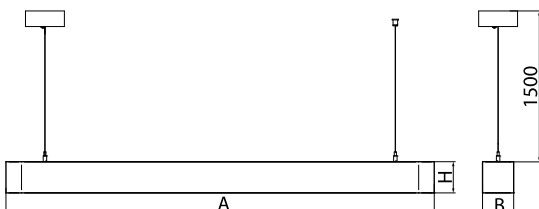

Product information

Category	Architectural luminaires
Family	ARTSHAPE LINE LED
Name	ARTSHAPE LINE LED MEDIUM UP&DOWN 3700/4000 PLX E 34 840 / S-1,5M
Index	19.4009.5621.34

Light and electrical data

Light source	LED
Luminous flux LED [lm]	3344/3960
LED power [W]	25/28
Luminaire luminous flux [lm]	5043
Power of luminaire [W]	60
Luminaire's light efficiency [lm/W]	84,1
Color of the light [K]	4000
CRI	>80
SDCM (LED sources)	4
Beam angle [°]	(C0-C180) / (C90-C270) - 113,4° / 111,8°
Protection against electric shock	I
Protection degree	IP40
Voltage	220..240 V, 50..60 Hz
Lifetime of LED sources [h]	35000
Lx/By	L80/B10
Operating temperature range [°C]	0 ÷ 30
Driver	standard on/off (E)
Power factor cos φ	>0,95
Circuit load capacity	6 (B10), 11 (B16), 9 (C10), 15 (C16)

Mechanical data

Assembly	surface mounted on slings
Material	aluminum
Color	RAL 9016 (white)
Diffuser	PLX (PMMA opal)
Impact resistant	IK04
Dimensions [mm]	1100 x 80 x 80

A graph of light

Accessories

Index 6E1-500OKW1P-3