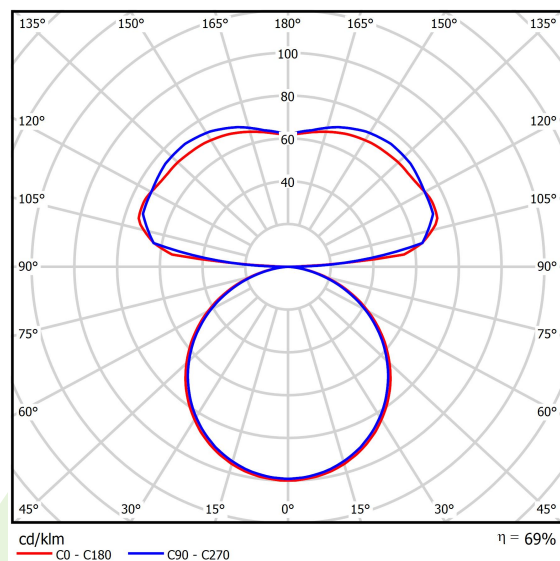

Product information

Category	Architectural luminaires
Family	ARTSHAPE LINE LED
Name	ARTSHAPE LINE LED MEDIUM UP&DOWN 3700/4000 PLX E 34 840 / S-1,5M
Index	19.4009.5621.34

Light and electrical data

Light source	LED
Luminous flux LED [lm]	3344/3960
LED power [W]	25/28
Luminaire luminous flux [lm]	5043
Power of luminaire [W]	60
Luminaire's light efficiency [lm/W]	84,1
Color of the light [K]	4000
CRI	>80
SDCM (LED sources)	4
Beam angle [°]	(C0-C180) / (C90-C270) - 113,4° / 111,8°
Protection against electric shock	I
Protection degree	IP40
Voltage	220..240 V, 50..60 Hz
Lifetime of LED sources [h]	35000
Lx/By	L80/B10
Operating temperature range [°C]	0 ÷ 30
Driver	standard on/off (E)
Power factor cos φ	>0,95
Circuit load capacity	6 (B10), 11 (B16), 9 (C10), 15 (C16)

Mechanical data

Assembly	surface mounted on slings
Material	aluminum
Color	RAL 9016 (white)
Diffuser	PLX (PMMA opal)
Impact resistant	IK04
Dimensions [mm]	1100 x 80 x 80

A graph of light

Accessories

Index 6E1-500OKW1P-3

Name SUSPENSION NEW TYPE-J 34
LENGHT 1,5M WIRE 3X 1-POINT

Index 6E1-8670-B-1,5

Name SUSPENSION NEW TYPE-E
LENGHT-1,5 METER WITHOUT
WIRE 1-POINT