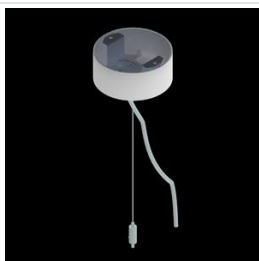

Product: ARTSHAPE LINE LED MEDIUM SUSPENDED 4000 PLX E 34 840 / S-1,5M

Index: 19.4009.2421.34

Description

Modernistic architectural luminaire in shapes of popular geometrical figures and fashionable design of simple form. The luminaire is adjusted to be mounted on slings. It is equipped with highly efficient LED light sources. Various options of luminous flux and colour temperature are available. The sides of the shade are made of thin-walled aluminium profile. In combination with a possibility of painting according to RAL palette, the luminaires allow to achieve a unique arrangement of various premises. Perfectly even surface-emitting is made of material which has very good light transmittance factor and has good diffusion parameters. This luminaire is dedicated to room of high stylistic requirements. It is perfect for hotel atrium, office receptions, architectural studios, conference rooms or halls and corridors in exclusive buildings as well as for theatres or modern shops in shopping centres.

Mechanical data

Assembly	surface mounted on slings
Material	aluminum
Color	RAL 9016 (white)
Diffuser	PLX (PMMA opal)
Impact resistant	IK04
Weight [kg]	2,65
Dimensions [mm]	1100 x 80 x 80

A graph of light

Accessories

Index 6E1-500OKW1P-3

Name SUSPENSION NEW TYPE-J 34
LENGHT 1,5M WIRE 3X 1-POINT

Index 6E1-8670-B-1,5

Name SUSPENSION NEW TYPE-E
LENGHT-1,5 METER WITHOUT
WIRE 1-POINT