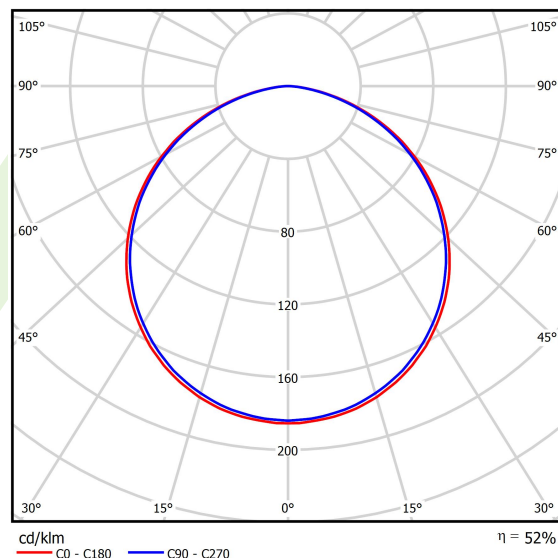

Product information

Category	Architectural luminaires
Family	ARTSHAPE LINE LED
Name	ARTSHAPE LINE LED MEDIUM SUSPENDED 4000 PLX E 34 840 / S-1,5M
Index	19.4009.2421.34

Light and electrical data

Light source	LED
Luminous flux LED [lm]	3960
LED power [W]	28
Luminaire luminous flux [lm]	2077
Power of luminaire [W]	32
Luminaire's light efficiency [lm/W]	64,9
Color of the light [K]	4000
CRI	>80
SDCM (LED sources)	3
Beam angle [°]	(C0-C180) / (C90-C270) - 113,4° / 111,8°
Photobiological risk class (IEC/EN 62471)	RG0
Protection against electric shock	I
Protection degree	IP40
Voltage	220..240 V, 50..60 Hz
Lifetime of LED sources [h]	60000
Lx/By	L80/B10
Operating temperature range [°C]	0 ÷ 30
Driver	standard on/off (E)
Power factor cos φ	>0,95
Circuit load capacity	22 (B10), 34 (B16), 33 (C10), 54 (C16)

Mechanical data

Assembly	surface mounted on slings
Material	aluminum
Color	RAL 9016 (white)
Diffuser	PLX (PMMA opal)
Impact resistant	IK04
Weight [kg]	2,65
Dimensions [mm]	1100 x 80 x 80

A graph of light