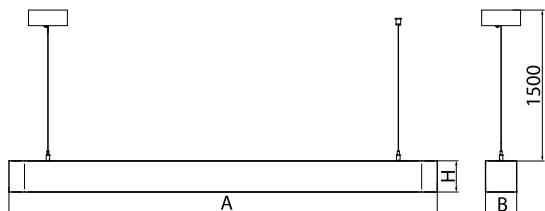

Product information

Category	Architectural luminaires
Family	ARTSHAPE LINE LED
Name	ARTSHAPE LINE LED MEDIUM SUSPENDED 4000 PLX E 34 840 / S-1,5M
Index	19.4009.2421.34

Light and electrical data

Light source	LED
Luminous flux LED [lm]	3960
LED power [W]	28
Luminaire luminous flux [lm]	2077
Power of luminaire [W]	32
Luminaire's light efficiency [lm/W]	64,9
Color of the light [K]	4000
CRI	>80
SDCM (LED sources)	3
Beam angle [°]	(C0-C180) / (C90-C270) - 113,4° / 111,8°
Photobiological risk class (IEC/EN 62471)	RG0
Protection against electric shock	I
Protection degree	IP40
Voltage	220..240 V, 50..60 Hz
Lifetime of LED sources [h]	60000
Lx/By	L80/B10
Operating temperature range [°C]	0 ÷ 30
Driver	standard on/off (E)
Power factor cos φ	>0,95
Circuit load capacity	22 (B10), 34 (B16), 33 (C10), 54 (C16)

Mechanical data

Assembly	surface mounted on slings
Material	aluminum
Color	RAL 9016 (white)
Diffuser	PLX (PMMA opal)
Impact resistant	IK04
Weight [kg]	2,65
Dimensions [mm]	1100 x 80 x 80

A graph of light

Accessories

Index 6E1-500OKW1P-3

Name SUSPENSION NEW TYPE-J 34
LENGHT 1,5M WIRE 3X 1-POINT

Index 6E1-8670-B-1,5

Name SUSPENSION NEW TYPE-E
LENGHT-1,5 METER WITHOUT
WIRE 1-POINT