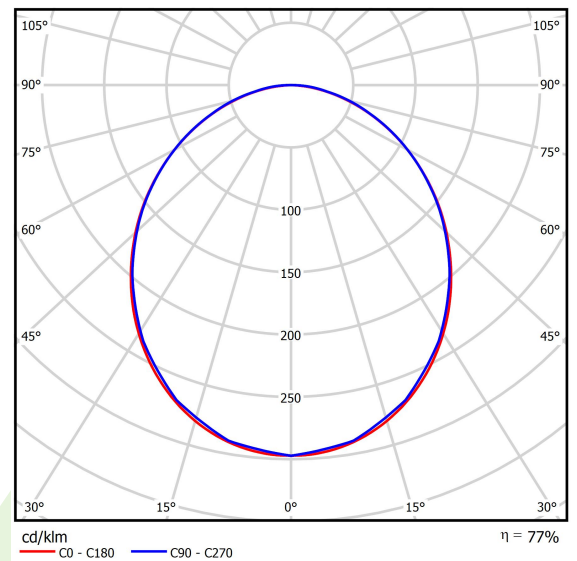

## Light and electrical data

Light source	<b>LED</b>
Luminous flux LED [lm]	<b>7854</b>
LED power [W]	<b>39,8</b>
Luminaire luminous flux [lm]	<b>6052</b>
Power of luminaire [W]	<b>42,2</b>
Luminaire's light efficiency [lm/W]	<b>143,4</b>
Color of the light [K]	<b>4000</b>
CRI	<b>&gt;80</b>
SDCM (LED sources)	<b>3</b>
Beam angle [°]	<b>(C0-C180) / (C90-C270) - 103,6° / 103,2°</b>
Protection against electric shock	<b>I</b>
Protection degree	<b>IP20</b>
Voltage	<b>220..240 V, 50..60 Hz</b>
Lifetime of LED sources [h]	<b>54000</b>
Lx/By	<b>L80/B10</b>
Operating temperature range [°C]	<b>5 ÷ 30</b>
Driver	<b>standard on/off (E)</b>
Power factor cos φ	<b>&gt;0,95</b>
Circuit load capacity	<b>9 (B10), 15 (B16), 15 (C10), 24 (C16)</b>

## A graph of light