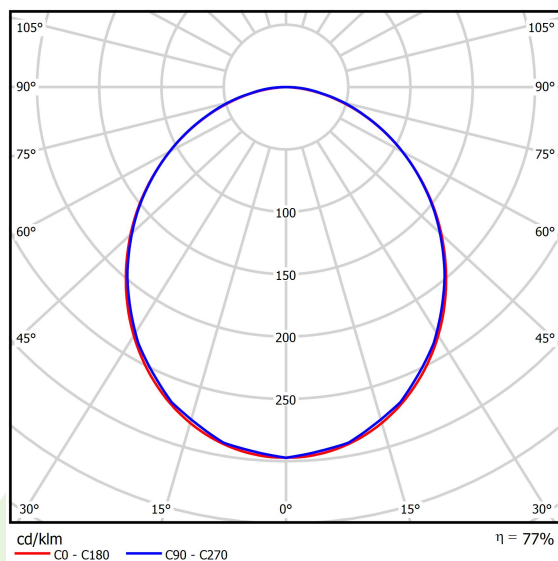

## Light and electrical data

Light source	<b>LED</b>
Luminous flux LED [lm]	<b>5607</b>
LED power [W]	<b>30,6</b>
Luminaire luminous flux [lm]	<b>4321</b>
Power of luminaire [W]	<b>33,2</b>
Luminaire's light efficiency [lm/W]	<b>130,2</b>
Color of the light [K]	<b>4000</b>
CRI	<b>&gt;80</b>
SDCM (LED sources)	<b>3</b>
Beam angle [°]	<b>(C0-C180) / (C90-C270) - 103,6° / 103,2°</b>
Protection against electric shock	<b>I</b>
Protection degree	<b>IP20</b>
Voltage	<b>220..240 V, 50..60 Hz</b>
Lifetime of LED sources [h]	<b>54000</b>
Lx/By	<b>L80/B10</b>
Operating temperature range [°C]	<b>5 ÷ 30</b>
Driver	<b>DIM DALI (EDD)</b>
Power factor cos φ	<b>&gt;0,95</b>
Circuit load capacity	<b>14 (B10), 24 (B16), 22 (C10), 36 (C16)</b>

## A graph of light