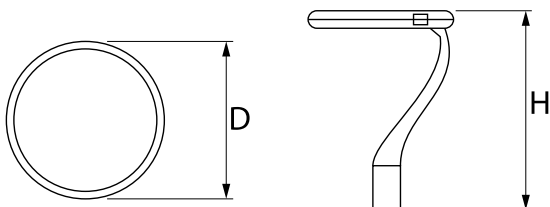

## Description

Modernistic park and garden luminaire. Body made of cast aluminium. Transparent diffuser made of hardened glass. External coating provides high level of resistance to all weather conditions and aesthetic appearance of the luminaire during the whole lifetime (IP66 rating). The diameter of the fitting is 78 mm. The luminaire is especially recommended for squares, parks, open spaces.

## Light and electrical data

Light source	LED
Luminous flux LED [lm]	3392
LED power [W]	16,2
Luminaire luminous flux [lm]	2790
Power of luminaire [W]	18,1
Luminaire's light efficiency [lm/W]	154,1
Color of the light [K]	4000
CRI	>70
Beam angle [°]	street light distribution
Protection against electric shock	II
Protection degree	IP66
Voltage	220..240 V, 50..60 Hz
Lifetime of LED sources [h]	100000
Lx/By	L80/B10
Operating temperature range [°C]	-40 ÷ 40
Driver	standard on/off (E)
Power factor cos φ	>0,9
Circuit load capacity	15 (B10), 25 (B16), 25 (C10), 40 (C16)

## Mechanical data

Assembly	mounted on poles
Material	aluminum
Color	RAL 9007 (dark gray)
Diffuser	hardened transparent glass
Impact resistant	IK09
Weight [kg]	5,55
Dimensions [mm]	Ø490 x 560