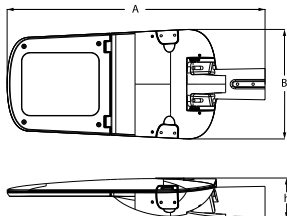

Product: STREETPARK S LED COMPACT HO 5000 STREET-M E IP66 22 757

Index: 19.3250.0002.22

Description

Powder painted aluminum cast housing highly weather proof. Luminaire is equipped with adjustable handle designed for mounting on posts and arms of 60 mm diameter. Level of tightness IP66. Diffuser is made of hardened glass. Following color temperatures are available: 5700 K.

Product information

Category	Compact
Family	STREETPARK LED COMPACT
Name	STREETPARK S LED COMPACT HO 5000 STREET-M E IP66 22 757
Index	19.3250.0002.22

Light and electrical data

Light source	LED
Luminous flux LED [lm]	5588
LED power [W]	38
Luminaire luminous flux [lm]	4255
Power of luminaire [W]	42
Luminaire's light efficiency [lm/W]	101,3
Color of the light [K]	5700
CRI	>70
SDCM (LED sources)	5
Beam angle [°]	street light distribution
Protection against electric shock	I
Protection degree	IP66
Voltage	220..240 V, 50..60 Hz
Lifetime of LED sources [h]	100000
Lx/By	L80/B10
Operating temperature range [°C]	-40 ÷ 40
Driver	standard on/off (E)
Power factor cos φ	>0,95
Circuit load capacity	22 (B10), 35 (B16), 37 (C10), 59 (C16)

Mechanical data

Assembly	mounted on poles
Material	aluminum
Color	RAL 9007 (dark gray)
Diffuser	hardened transparent glass
Impact resistant	IK09
Weight [kg]	4,6
Dimensions [mm]	628 x 266 x 99

A graph of light