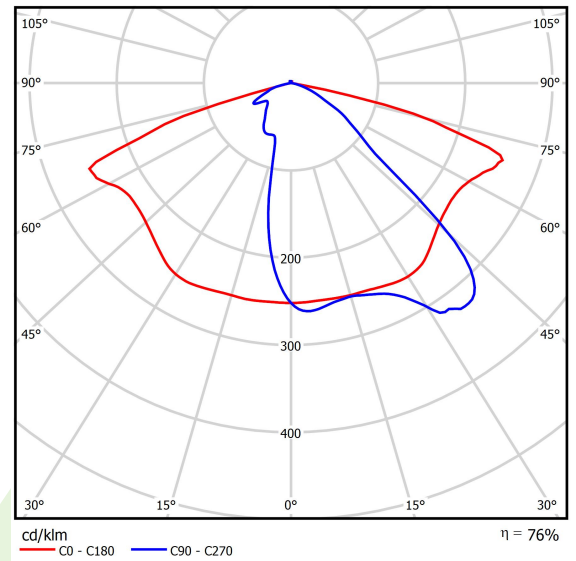

Product: STREETPARK S LED COMPACT HO 5000 STREET-M E IP66 22 757

Index: 19.3250.0002.22

Description

Powder painted aluminum cast housing highly weather proof. Luminaire is equipped with adjustable handle designed for mounting on posts and arms of 60 mm diameter. Level of tightness IP66. Diffuser is made of hardened glass. Following color temperatures are available: 5700 K.

Product information

Category	Compact
Family	STREETPARK LED COMPACT
Name	STREETPARK S LED COMPACT HO 5000 STREET-M E IP66 22 757
Index	19.3250.0002.22

Light and electrical data

Light source	LED
Luminous flux LED [lm]	5588
LED power [W]	38
Luminaire luminous flux [lm]	4255
Power of luminaire [W]	42
Luminaire's light efficiency [lm/W]	101,3
Color of the light [K]	5700
CRI	>70
SDCM (LED sources)	5
Beam angle [°]	street light distribution
Protection against electric shock	I
Protection degree	IP66
Voltage	220..240 V, 50..60 Hz
Lifetime of LED sources [h]	100000
Lx/By	L80/B10
Operating temperature range [°C]	-40 ÷ 40
Driver	standard on/off (E)
Power factor cos φ	>0,95
Circuit load capacity	22 (B10), 35 (B16), 37 (C10), 59 (C16)

Mechanical data

Assembly	mounted on poles
Material	aluminum
Color	RAL 9007 (dark gray)
Diffuser	hardened transparent glass
Impact resistant	IK09
Weight [kg]	4,6
Dimensions [mm]	628 x 266 x 99

A graph of light