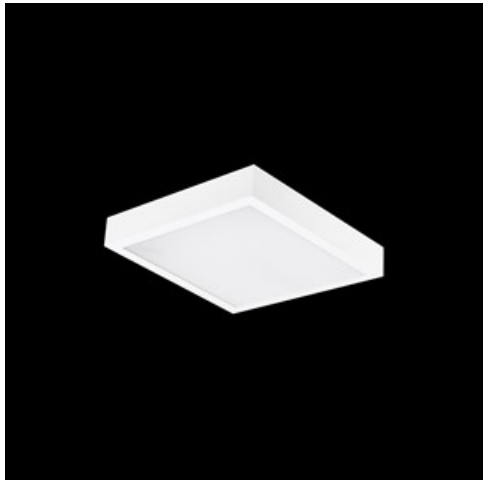

Product: RUBIN LOOK LED SMOOTH COMPACT 2500 MICRO-PRM E 34 830

Index: 19.3249.0001.34

Description

Surface mounted luminary for LED sources. Luminary body made from steel sheet, powder coated. Luminary recommended for: wards and hospital bathrooms.

Product information

Category	Compact
Family	RUBIN LOOK LED SMOOTH COMPACT
Name	RUBIN LOOK LED SMOOTH COMPACT 2500 MICRO-PRM E 34 830
Index	19.3249.0001.34

Light and electrical data

Light source	LED
Luminous flux LED [lm]	2245
LED power [W]	12
Luminaire luminous flux [lm]	1799
Power of luminaire [W]	14,2
Luminaire's light efficiency [lm/W]	126,7
Color of the light [K]	3000
CRI	>80
SDCM (LED sources)	5
Beam angle [°]	(C0-C180) / (C90-C270) - 95,2° / 94,6°
Photobiological risk class (IEC/EN 62471)	RG0
Protection against electric shock	I
Protection degree	IP40
Voltage	220..240 V, 50..60 Hz
Lifetime of LED sources [h]	100000 (1) / 80000 (2)
Lx/By	L70/B10 (1) / L80/B10 (2)
Operating temperature range [°C]	5 ÷ 30
Driver	standard on/off (E)
Power factor cos φ	>0,95
Circuit load capacity	75 (B10), 120 (B16), 75 (C10), 120 (C16)

Mechanical data

Assembly	surface mounted on ceiling
Material	steel sheet
Color	RAL 9016 (white)
Diffuser	Micro-PRM (micro-prismatic diffuser PMMA)
Impact resistant	IK04
Dimensions [mm]	365 x 365 x 50

A graph of light