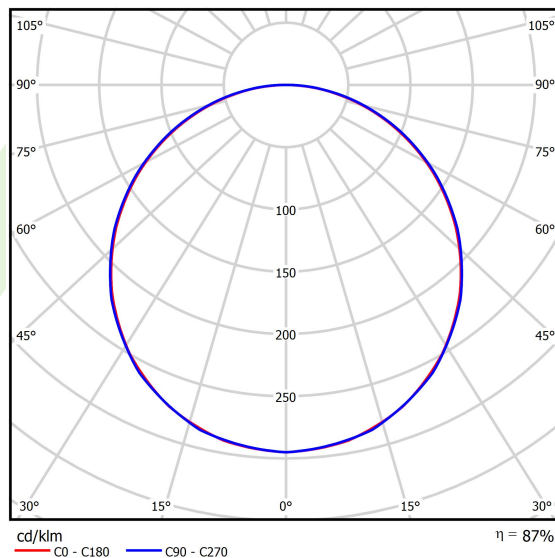

## Light and electrical data

Light source	<b>LED</b>
Luminous flux LED [lm]	<b>4242</b>
LED power [W]	<b>21,9</b>
Luminaire luminous flux [lm]	<b>3710</b>
Power of luminaire [W]	<b>25,9</b>
Luminaire's light efficiency [lm/W]	<b>143,2</b>
Color of the light [K]	<b>4000</b>
CRI	<b>&gt;80</b>
SDCM (LED sources)	<b>3</b>
Beam angle [°]	<b>(C0-C180) / (C90-C270) - 113,8° / 114,6°</b>
Photobiological risk class (IEC/EN 62471)	<b>RG0</b>
Protection against electric shock	<b>II</b>
Protection degree	<b>IP20/44</b>
Voltage	<b>220..240 V, 50..60 Hz</b>
Lifetime of LED sources [h]	<b>100000</b>
Lx/By	<b>L80/B10</b>
Operating temperature range [°C]	<b>5 ÷ 30</b>
Driver	<b>standard on/off (E)</b>
Power factor cos φ	<b>&gt;0,95</b>
Circuit load capacity	<b>39 (B10), 62 (B16), 65 (C10), 104 (C16)</b>

## A graph of light