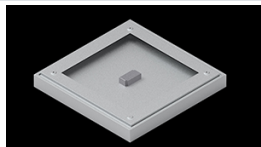

Product: BACKPANEL LED 3800 PLX E 34 IP20/44 840

Index: 19.3213.0002.34

Description

Modern LED panel dedicated to be mounted on suspended modular ceilings, cardboard suspended ceilings (using adaptive frame), directly on the ceiling (using adaptive frame) or using adaptive frame and suspensions. Equipped with the highly efficient LED sources. Direct light distribution. Luminaire body made from steel sheet. PMMA opal diffuser. Colour of luminaire - white. CRI>80. Luminaire dedicated for the public use structure like offices, conference rooms, classrooms, lecture halls etc.

Product information

Category	Recessed luminaires
Family	BACKPANEL LED
Name	BACKPANEL LED 3800 PLX E 34 IP20/44 840
Index	19.3213.0002.34

Light and electrical data

Light source	LED
Luminous flux LED [lm]	3996
LED power [W]	21,9
Luminaire luminous flux [lm]	3579
Power of luminaire [W]	25,9
Luminaire's light efficiency [lm/W]	138,2
Color of the light [K]	4000
CRI	>80
SDCM (LED sources)	3
Beam angle [°]	(C0-C180) / (C90-C270) - 113,8° / 114,6°
Photobiological risk class (IEC/EN 62471)	RG0
Protection against electric shock	II
Protection degree	IP20/44
Voltage	220..240 V, 50..60 Hz
Lifetime of LED sources [h]	100000
Lx/By	L80/B10
Operating temperature range [°C]	5 ÷ 30
Driver	standard on/off (E)
Power factor cos φ	>0,95
Circuit load capacity	39 (B10), 62 (B16), 65 (C10), 104 (C16)

Mechanical data

Assembly	mounted in module ceilings, plasterboard ceilings, directly on the ceiling or using the slings
Material	steel sheet
Color	RAL 9016 (white)
Diffuser	PLX (PMMA opal)
Impact resistant	IK04
Dimensions [mm]	596 x 596 x 34

A graph of light

Accessories

Index 19.3213.0079.34

Name BACKPANEL LED RECESSED
ACCESSORIES 34 / 600X600

Index 19.3213.0073.34

Name BACKPANEL LED SURFACE
ACCESSORIES 34 / 600X600

Index 19.3213.0076.34

Name BACKPANEL LED / RIM LED
ACCESSORIES SET WITH
SUSPENSION 1,5M / 600X600