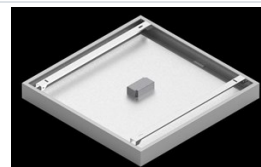

Index 19.3213.0082.34

Name BACKPANEL LED SURFACE
ACCESSORIES COMPACT 34 /
600X600