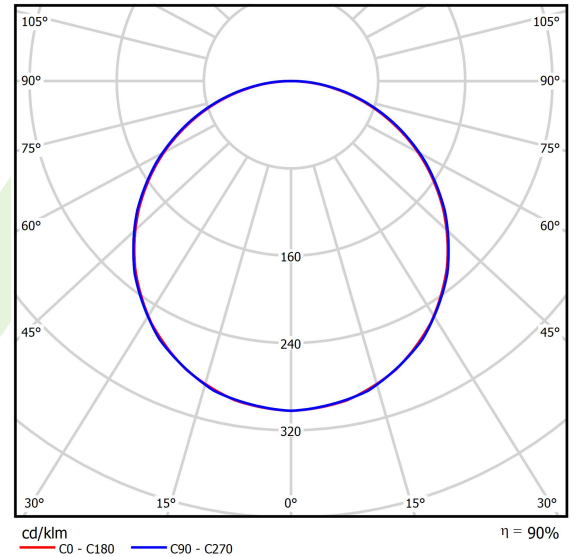

A graph of light