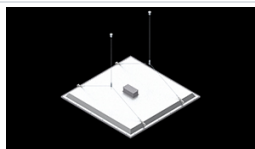

Index 19.3213.0076.34

Name BACKPANEL LED / RIM LED
ACCESSORIES SET WITH
SUSPENSION 1,5M / 600X600