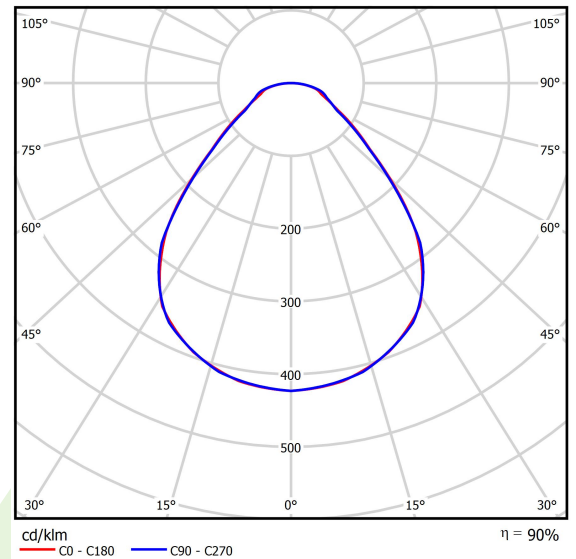

## Light and electrical data

Light source	<b>LED</b>
Luminous flux LED [lm]	<b>6192</b>
LED power [W]	<b>35,5</b>
Luminaire luminous flux [lm]	<b>5548</b>
Power of luminaire [W]	<b>40,2</b>
Luminaire's light efficiency [lm/W]	<b>138</b>
Color of the light [K]	<b>4000</b>
CRI	<b>&gt;80</b>
SDCM (LED sources)	<b>3</b>
Beam angle [°]	<b>(C0-C180) / (C90-C270) - 88,8° / 88,2°</b>
Photobiological risk class (IEC/EN 62471)	<b>RG0</b>
Protection against electric shock	<b>II</b>
Protection degree	<b>IP20/44</b>
Voltage	<b>220..240 V, 50..60 Hz</b>
Lifetime of LED sources [h]	<b>100000</b>
Lx/By	<b>L80/B10</b>
Operating temperature range [°C]	<b>5 ÷ 30</b>
Driver	<b>standard on/off (E)</b>
Circuit load capacity	<b>22 (B10), 35 (B16), 37 (C10), 59 (C16)</b>

## A graph of light