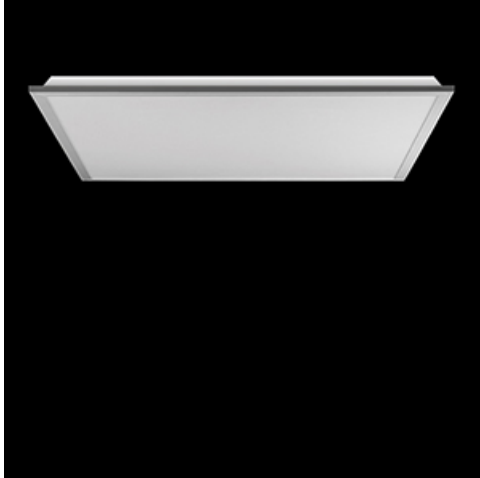

**Product:** BACKPANEL LED 5800 MICRO-PRM E 34 IP20/44 840 1200X300

**Index:** 19.3213.0046.34

## Description

Modern LED panel dedicated to be mounted on suspended modular ceilings, cardboard suspended ceilings (using adaptive frame), directly on the ceiling (using adaptive frame) or using adaptive frame and suspensions. Equipped with the highly efficient LED sources. Direct light distribution. Luminaire body made from steel sheet. PMMA opal diffuser. Colour of luminaire - white. CRI>80. Luminaire dedicated for the public use structure like offices, conference rooms, classrooms, lecture halls etc.